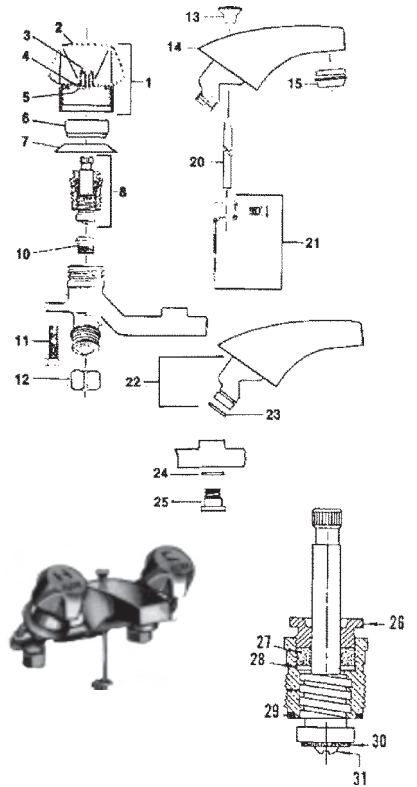

ELJER ULTIMA SLANT-BACK LAVATORY

ITEM	PART #	DESCRIPTION
1	40130632 06890618	Hot handle assembly Cold handle assembly
2	06890630 06890640	Handle only - hot Handle only - cold
3	06890150	Handle screw
4	40130700	Adapter
5	40130634	Retainer
6	40130699	Sleeve
7	40130627	Flange
8	40130015	Stem & bonnet assy. - R.H.
10	40130535	Seat
11		Cap screw
12	40800454	Coupling nut
13	06890740	Lift knob - see item 20
14		Spout
15	40110144	Aerator
20	40800869	Lift rod & knob
21	06896398	Lift rod extension
22		Spout
23		Spout o-ring
24		Gasket
25		Bushing
26	40130629	Packing nut
27	06890110	Packing
28	40130630	Gasket
29	40130536	Gasket
30	40110119	Seat washer
31	50100020	Screw