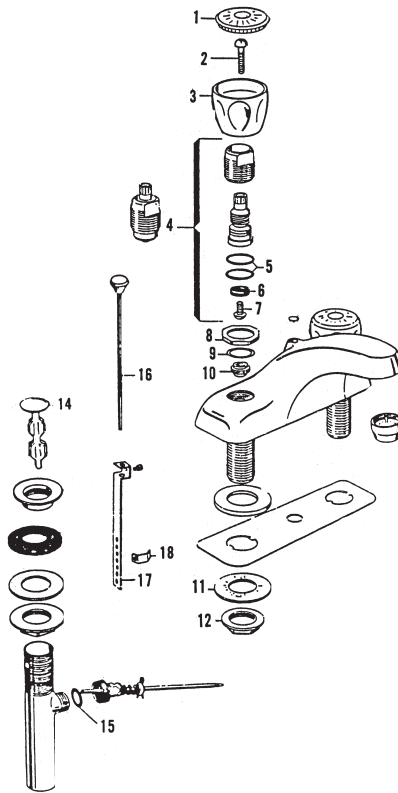

HOUSTON
800/392-5066

ORLANDO
800/327-3022

GREENVILLE
800/476-2212

LOOK FOR US ON THE WEB AT: www.TMSSouth.com

FAUCET REPAIR

HARCRAFT SERIES 20-100 TUB & SHOWER VALVE

ITEM	PART #	DESCRIPTION
1	40140209	Hot index
	40140210	Cold index
	40140211	Arrow index
2	50100010	Handle screw
3	40140133	Handle only
4	40140212	Escutcheon
5	40140213	Stem assy. - hot & cold
6	40950022	Upper stem o-ring
7	40950047	Lower stem o-ring
8	40110118	Seat washer
9	50100010	Bibb screw
10	42000480	Seat
11	43361020	Diverter stem assy.
12	40950047	Diverter stem o-ring
13	29360260	Diverter stem bonnet
14	40140216	Escutcheon for integral stop
15	40140217	Escutcheon sleeve for integral stop

HARCRAFT SERIES 20-705 TUB & SHOWER VALVE

ITEM	PART #	DESCRIPTION
1	40140218	Hot index
	40140219	Cold index
2	50100010	Handle screw
3	40140220	Handle only
4	40140221	Escutcheon
5	40140222	Stem assembly
6	40950022	Upper stem o-ring
7	40950047	Lower stem o-ring
8	40110118	Stem washer
9	50100010	Bibb screw
10	40140112	Renewable seat
11	43361019	Diverter stem
12	40950047	Diverter stem o-ring
13	29360260	Diverter stem bonnet

FAUCET REPAIR

HARCRAFT CENTERSET LAVATORY

ITEM	PART #	DESCRIPTION
1	40140218	Hot index button
	40140219	Cold index button
2	50100010	Handle screw
3	40140220	Handle only
4	40130679	Stem assy. - hot or cold
5	40950047	Stem o-ring
6	40110118	Seat washer
7	50100010	Bibb screw
8	29360250	Stem locknut
9	40130670	Bonnet gasket
10	42000480	Renewable seat
11	40800529	Rosette
12	51000048	Locknut
13	40110130	Aerator
14	05001300	Pop-up stopper
15	04891770	Ball rod gasket
16	40992123	Pop-up pull rod
17	12890540	Extension strap
18	09890190	Pop-up clip