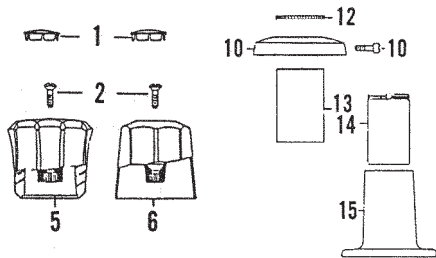

**TOTAL
MAINTENANCE
SOLUTIONS**

HOUSTON
800/392-5066

ORLANDO
800/327-3022

GREENVILLE
800/476-2212

LOOK FOR US ON THE WEB AT: www.TMSSouth.com

FAUCET REPAIR

TRIM FOR GERBER TUB & SHOWER VALVES

ITEM	PART #	DESCRIPTION
1	40130120	Hot index
	40130121	Cold index
	40130577	Arrow index
2	40130155	Handle screw
3	40130589	Hot metal handle assy.
	40130590	Cold metal handle assy.
	40130591	Arrow metal handle assembly
4	40130595	Hot Crystalite handle assy.
	40130596	Cold Crystalite handle assy.
	40130597	Diverter handle assy.
5	40130598	Hot Crystalite handle assy.
	40130599	Cold Crystalite handle assy.
	40130600	Arrow Crystalite handle assembly
6	40130167	Hot metal handle assy.
	40130166	Cold metal handle assy.
	40130165	Arrow metal handle assy.
7	40130592	Threaded escutcheon
8	40130594	Nipple for diverter
9	40130593	Nipple for h/c
10	40130130	Escutcheon assembly
11	40130129	Sleeve
12	07290489	Locknut
13	07290488	Sleeve
14		Threaded nipple
15	07290232	Escutcheon

THREADED ESCUTCHEON TRIM

SLIDING ESCUTCHEON TRIM

TWO VALVE EXTENDED BODY FITTINGS

GERBER EASY-MIX TUB & SHOWER VALVE (PRIOR TO 11/82)

ITEM	PART #	DESCRIPTION
1	40130638	Cap
2	07290190	Screw
3	40130639	Handle
4	NLA	Inside cam
5	NLA	External body
6	07290210	Pivot
7	07290220	Stop key
8	07290860	Repair kit (4 o-rings)
9	NLA	Wiper seal
10	NLA	Internal body
11-12	07290870	Repair kit
13	40130646	Internal body w/seals
14	07290858	Handle assy. less item 2 & 3
15	07290178	Screw
16	07290892	Escutcheon w/seal
17		Sleeve
18	07291198	Stop stem assembly
19	07290920	Mounting pad assy.
20	40950022	O-Ring
21	40110163	Washer
22	50100010	Screw