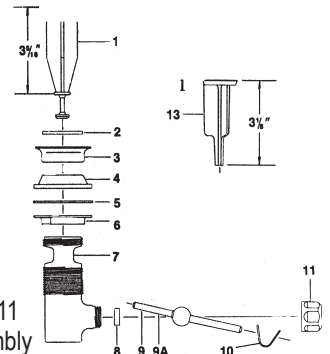

ELJER LUSTERLINE LAVATORY WASTE

ITEM	PART #	DESCRIPTION
1	06896499	Stopper
2	NLA	Gasket
3	NLA	Flange
4	06891046	Gasket
5	NLA	Washer
6	NLA	Locknut
7		Waste casing
8	40160145	Gasket
9	21940190	Ball rod
10	40130240	Clip
11		Cap - order 8-11
8-11	40130637	Ball rod assembly
13	NLA	Stopper - not interchangeable with item 1