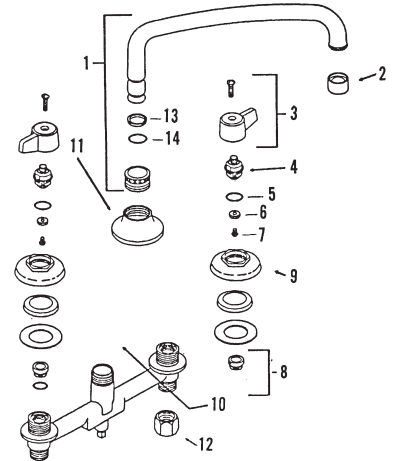

**TOTAL
MAINTENANCE
SOLUTIONS**

HOUSTON
800/392-5066

ORLANDO
800/327-3022

GREENVILLE
800/476-2212

LOOK FOR US ON THE WEB AT: www.TMSSouth.com

FAUCET REPAIR

INDIANA BRASS TWO HANDLE SINK FAUCET

ITEM	PART #	DESCRIPTION
1	40140481	Large lever handle - hot
	40140480	Large lever handle - cold
2	40171041	Stem & bonnet - hot
	40171040	Stem & bonnet - cold
	40950041	Bonnet o-ring
	40950022	Stem o-ring
	40110119	Stem washer
	50100011	Bibb screw
	40140103	Renewable seat
3	08380280	Spout assembly
4	40110130	Aerator
5	45732006	Spray diverter
6	40800529	Rosette
7	40800598	Locknut
8	40800454	Coupling nut
9	40140338	Snap ring
10	40950025	O-ring

INDIANA BRASS WALL MOUNT SINK FAUCET

ITEM	PART #	DESCRIPTION
1	40140481	Large lever handle - hot
	40140480	Large lever handle - cold
2		Escutcheon
3	40171041	Stem & bonnet - hot
	40171040	Stem & bonnet - cold
	40950022	Stem o-ring
	40950041	Bonnet o-ring
	40110119	Stem washer
	50100011	Bibb screw
	40140103	Renewable seat
4		Soap dish w/set screw
5		Soap dish post
6	08380280	Spout assembly
7		Offset conn. w/ escutch. -PR
8	40110130	Aerator

INDIANA BRASS HANDLE CONCEALED SINK FAUCET

ITEM	PART #	DESCRIPTION
1	40140337	Spout assembly
2	40110130	Aerator
3	40140480	Large lever handle - cold
	40140481	Large lever handle - hot
4	40171040	Stem & bonnet - cold
	40171041	Stem & bonnet - hot
	40950022	Stem o-ring
5	40950041	Bonnet o-ring
6	40110119	Stem washer
7	50100011	Bibb screw
8	40140103	Renewable seat
9	08380310	Handle escutcheon
10	45732006	Spray diverter
11	08380300	Spout escutcheon
12	40800454	Coupling nut
13	40140338	Spout snap ring
14	40950025	Spout O-ring