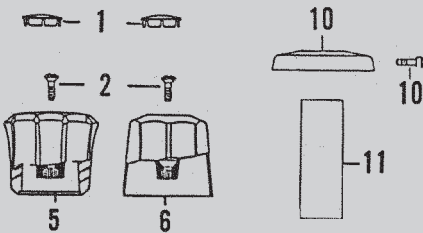

**TOTAL
MAINTENANCE
SOLUTIONS**

HOUSTON
800/392-5066

ORLANDO
800/327-3022

GREENVILLE
800/476-2212

LOOK FOR US ON THE WEB AT: www.TMSSouth.com

FAUCET REPAIR

TRIM FOR GERBER TUB & SHOWER VALVES

ITEM	PART #	DESCRIPTION
1	40130120	Hot index
	40130121	Cold index
	40130577	Arrow index
2	40130155	Handle screw
3	40130589	Hot metal handle assy.
	40130590	Cold metal handle assy.
	40130591	Arrow metal handle assembly
4	40130595	Hot Crystalite handle assy.
	40130596	Cold Crystalite handle assy.
	40130597	Diverter handle assy.
5	40130598	Hot Crystalite handle assy.
	40130599	Cold Crystalite handle assy.
	40130600	Arrow Crystalite handle assembly
6	40130167	Hot metal handle assy.
	40130166	Cold metal handle assy.
	40130165	Arrow metal handle assy.
7	40130592	Threaded escutcheon
8	40130594	Nipple for diverter
9	40130593	Nipple for h/c
10	40130130	Escutcheon assembly
11	40130129	Sleeve
12	07290489	Locknut
13	07290488	Sleeve
14		Threaded nipple
15	07290232	Escutcheon

THREADED ESCUTCHEON TRIM

SLIDING ESCUTCHEON TRIM

TWO VALVE EXTENDED BODY FITTINGS

GERBER EASY-MIX TUB & SHOWER VALVE (PRIOR TO 11/82)

ITEM	PART #	DESCRIPTION
1	40130638	Cap
2	07290190	Screw
3	40130639	Handle
4	NLA	Inside cam
5	NLA	External body
6	07290210	Pivot
7	07290220	Stop key
8	07290860	Repair kit (4 o-rings)
9	NLA	Wiper seal
10	NLA	Internal body
11-12	07290870	Repair kit
13	40130646	Internal body w/seals
14	07290858	Handle assy. less item 2 & 3
15	07290178	Screw
16	07290892	Escutcheon w/seal
17		Sleeve
18	07291198	Stop stem assembly
19	07290920	Mounting pad assy.
20	40950022	O-Ring
21	40110163	Washer
22	50100010	Screw