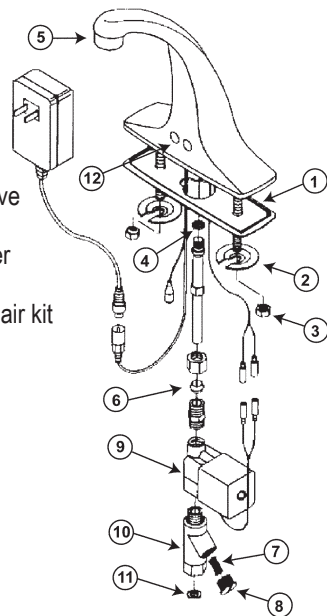

HYDROTEK H-1000 NON-MIXING — AC OPERATED

ITEM	PART #	DESCRIPTION
1	*	Gasket
2	*	Slotted washers
3	*	Nut
4	*	O-ring
5	*	Flow control aerator
6	*	Ferrule
7	31751002	Filter screen
8	*	Filter cap
9	40110159	Solenoid valve
10	*	In-line filter
11	*	Nylon washer
12	31751010	Sensor
	31751014	Solenoid repair kit