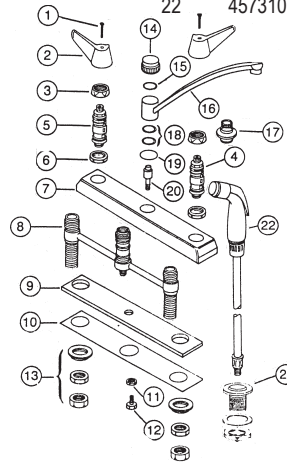

ELKAY TWO HANDLE KITCHEN FAUCET – LK2472 & 2473

ITEM	PART #	DESCRIPTION	ITEM	PART #	DESCRIPTION
1	40130654	Handle screw	21	40130680	Hose guide assembly
2	40130658	Handle	22	45731010	Hose & spray head
3	28260844	Cap nut			
4	40130023	Cartridge - cold			
5	40130022	Cartridge - hot			
6	28260844	Locknut			
7	28261036	Escutcheon			
8		Body			
9		Base plate			
10		Gasket			
11	28260968	Nut			
12	28261286	Hex plug			
13	40800529	Washer			
	40800598	Locknut			
	40800454	Coupling nut			
14	28260630	Spout nut			
15	28260886	O-ring			
16	28261482	Spout			
17	40130572	Swivel aerator			
18	28260700	O-ring			
19	28260628	Wear ring			
20	40130681	Diverter