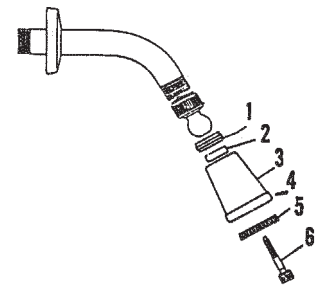

FAUCET REPAIR

GERBER 8" TUB & SHOWER VALVE W/ INTEGRAL STOPS

ITEM	PART #	DESCRIPTION
1	40130165	Diverter handle assembly
2	40130167	Hot handle assembly
	40130166	Cold handle assembly
3	40130577	Arrow index
4	40130120	Hot index
	40130121	Cold index
5	40130155	Handle screw
6	40130129	Sleeve
7	40130578	Screw
8	40130130	Escutcheon assy.
9	40130579	Escutcheon
10	40130580	Packing nut
11	40130170	Packing
12	40130640	Bonnet gasket
13	40130581	Diverter washer
14	40110163	Seat washer
15	50100010	Screw
16	40170027	Diverter stem assembly
17	40130582	Plate
18	07291129	Stop stem assy.
19	40170001	Hot & cold stem assembly
20	40130123	Seat
21	40130583	Coupling
22	40130584	Coupling nut

GERBER SHOWER HEAD PARTS

ITEM	PART #	DESCRIPTION
1		Lock ring
2	40130585	Washer
3	40130586	Shower head sleeve
4	40130587	Shower head body
5	07290670	Face plate
6	07290630	Screw (limited supplies)
	40130588	Ball joint adapter - adapts arm to accept 1/2" female nut (not shown)