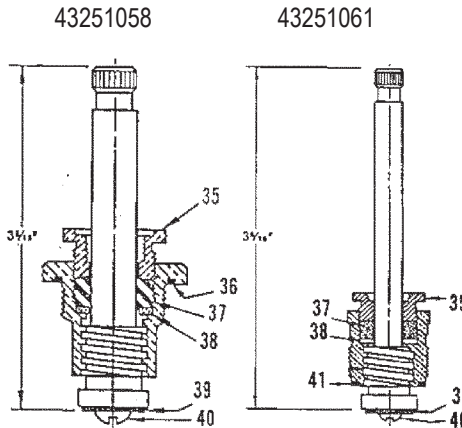

ELJER INSTITUTIONAL COMBINATION LAVATORY

ITEM	PART #	DESCRIPTION	ITEM	PART #	DESCRIPTION
1	40130622	Hot cross handle assembly	34	06896398	Lift rod extension & screw
	40130623	Cold cross handle assembly			
2	40130527	Hot index	35	40130631	Packing nut
	40130528	Cold index	36	06892737	Gasket
3	06890150	Handle screw	37	06890110	Packing
5	06892790	Screw bushing	38	40130630	Gasket
6	NLA	Escutcheon	39	40110119	Washer
7	NLA	Flange	40	50100020	Screw
8		Nipple	41	40130536	Gasket
9	43251061	Stem & bonnet assy. - R.H. used after 1968			
11	43251058	Stem & bonnet assy. R.H. used prior to 1968			
12	40130117	Seat - prior to 1968			
13	40130546	Seat - after 1968			
14	06894298	Washer			
15	06892738	Locknut			
16	40130069	Gasket			
17	40130628	Friction ring			
18	40800454	Coupling nut			
19	40800869	Lift knob & rod assembly			
20		Spout			
21	40110130	Aerator			
26	06891318	Washer			
27	06890330	Locknut			
28	40950029	O-Ring			
29		Tee assembly			
30		Gasket			
31		Washer			
32		Locknut			
33		Part of item 19			