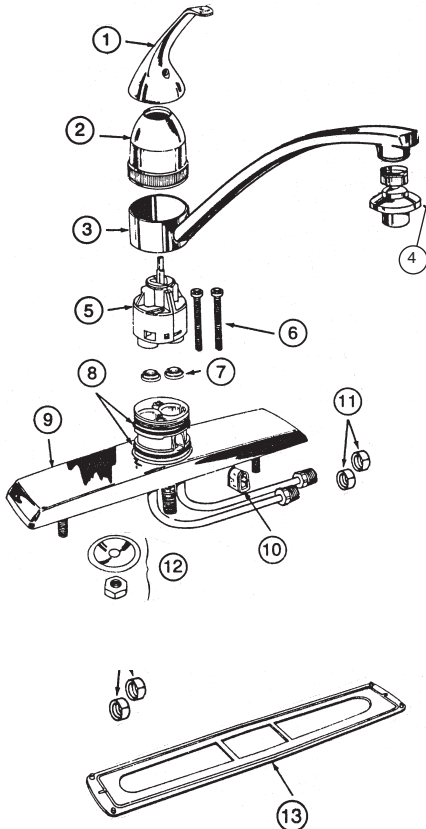

ELJER LAVATORY WASTE NON-REMOVABLE STOPPER

ITEM	PART #	DESCRIPTION
1	06898575	Pop-up waste assembly
2	06894640	Stopper - CP
3	40950040	O-Ring
4	06895310	Flange nut
5	06895698	Gasket
6	NLA	Stopper casing
7	06891046	Gasket
8	NLA	Washer
9	06895683	Locknut
10	40130635	Gasket
11	06896770	Ball rod (11")
12	40160145	Gasket
13	NLA	Cap
14	40130240	Clip

**TOTAL
MAINTENANCE
SOLUTIONS**

HOUSTON
800/392-5066

ORLANDO
800/327-3022

GREENVILLE
800/476-2212

LOOK FOR US ON THE WEB AT: www.TMSSouth.com

FAUCET REPAIR

ELKAY SINGLE LEVER KITCHEN FAUCET – LK4300 & 4301

ITEM	PART #	DESCRIPTION
1	40130563	Handle assembly
2	40130564	Dome
3	40130565	Spout
4	40130572	Aerator
5	40130055	Cartridge
6	40130566	Cartridge screw
7	28260360	Diaphragms
8	40130653	O-ring
9	40130567	Escutcheon
10	40130568	Diverter
11	40130569	Coupling nut
12	40130570	Mounting hardware
13	40130571	Gasket
14	40130680	Hose guide assembly - A51493
15	40110165	Hose & spray head assembly

ELKAY SINGLE LEVER KITCHEN FAUCET – LK2220 & 2221

ITEM	PART #	DESCRIPTION
1	40130651	Handle & set screw
2	40130655	Dome
3	28260582	Spout
4	40130572	Swivel aerator
5	28260570	Wear ring
6	28260806	Self tapping screw
7	28260900	O-ring
8	28260902	Quad ring
9	28260776	Screws
10	40130652	Diverter
11	28260145	Cartridge - NLA
12	28260800	O-ring
13	28260802	Quad ring
14		Base assembly
15	28260808	Screw
16	40130680	Hose guide assembly
17	40110165	Hose & spray head
18		Body
19		Carriage bolts
20		Base plate
21	40800529	Washer
22	40800454	Coupling nut