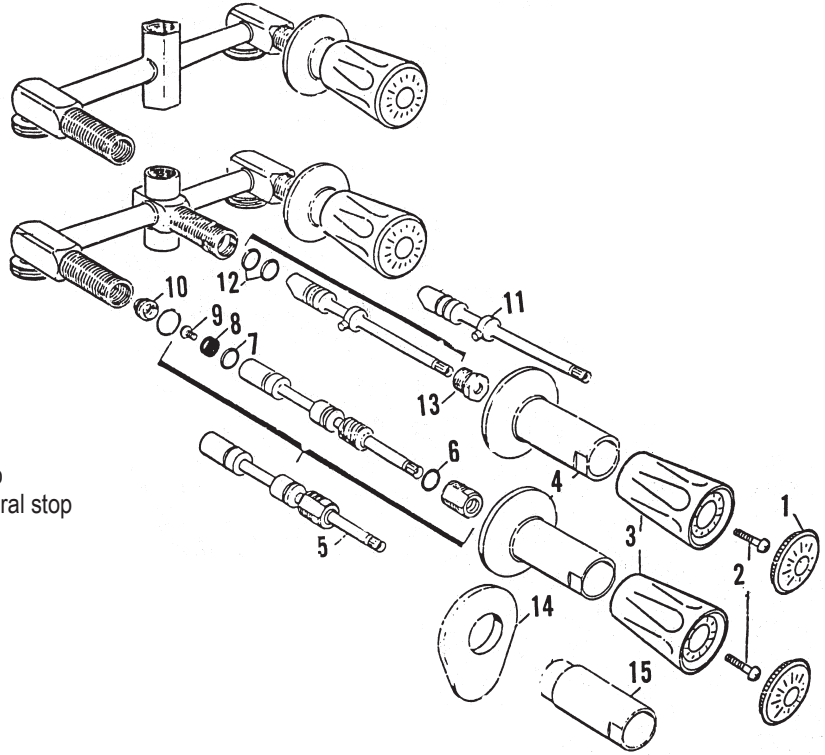

HOUSTON
800/392-5066

ORLANDO
800/327-3022

GREENVILLE
800/476-2212

LOOK FOR US ON THE WEB AT: www.TMSSouth.com

FAUCET REPAIR

HARCRAFT SERIES 20-100 TUB & SHOWER VALVE

ITEM	PART #	DESCRIPTION
1	40140209	Hot index
	40140210	Cold index
	40140211	Arrow index
2	50100010	Handle screw
3	40140133	Handle only
4	40140212	Escutcheon
5	40140213	Stem assy. - hot & cold
6	40950022	Upper stem o-ring
7	40950047	Lower stem o-ring
8	40110118	Seat washer
9	50100010	Bibb screw
10	42000480	Seat
11	43361020	Diverter stem assy.
12	40950047	Diverter stem o-ring
13	29360260	Diverter stem bonnet
14	40140216	Escutcheon for integral stop
15	40140217	Escutcheon sleeve for integral stop

HARCRAFT SERIES 20-705 TUB & SHOWER VALVE

ITEM	PART #	DESCRIPTION
1	40140218	Hot index
	40140219	Cold index
2	50100010	Handle screw
3	40140220	Handle only
4	40140221	Escutcheon
5	40140222	Stem assembly
6	40950022	Upper stem o-ring
7	40950047	Lower stem o-ring
8	40110118	Stem washer
9	50100010	Bibb screw
10	40140112	Renewable seat
11	43361019	Diverter stem
12	40950047	Diverter stem o-ring
13	29360260	Diverter stem bonnet