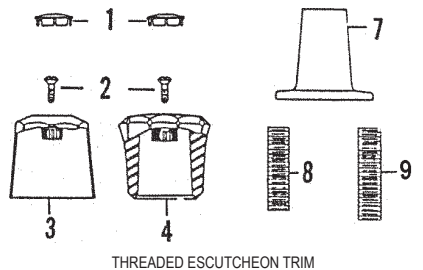

**TOTAL
MAINTENANCE
SOLUTIONS**

HOUSTON
800/392-5066

ORLANDO
800/327-3022

GREENVILLE
800/476-2212

LOOK FOR US ON THE WEB AT: www.TMSSouth.com

FAUCET REPAIR

TRIM FOR GERBER TUB & SHOWER VALVES

ITEM	PART #	DESCRIPTION
1	40130120	Hot index
	40130121	Cold index
	40130577	Arrow index
2	40130155	Handle screw
3	40130589	Hot metal handle assy.
	40130590	Cold metal handle assy.
	40130591	Arrow metal handle assembly
4	40130595	Hot Crystalite handle assy.
	40130596	Cold Crystalite handle assy.
	40130597	Diverter handle assy.
5	40130598	Hot Crystalite handle assy.
	40130599	Cold Crystalite handle assy.
	40130600	Arrow Crystalite handle assembly
6	40130167	Hot metal handle assy.
	40130166	Cold metal handle assy.
	40130165	Arrow metal handle assy.
7	40130592	Threaded escutcheon
8	40130594	Nipple for diverter
9	40130593	Nipple for h/c
10	40130130	Escutcheon assembly
11	40130129	Sleeve
12	07290489	Locknut
13	07290488	Sleeve
14		Threaded nipple
15	07290232	Escutcheon

THREADED ESCUTCHEON TRIM

SLIDING ESCUTCHEON TRIM

TWO VALVE EXTENDED BODY FITTINGS

GERBER EASY-MIX TUB & SHOWER VALVE (PRIOR TO 11/82)

ITEM	PART #	DESCRIPTION
1	40130638	Cap
2	07290190	Screw
3	40130639	Handle
4	NLA	Inside cam
5	NLA	External body
6	07290210	Pivot
7	07290220	Stop key
8	07290860	Repair kit (4 o-rings)
9	NLA	Wiper seal
10	NLA	Internal body
11-12	07290870	Repair kit
13	40130646	Internal body w/seals
14	07290858	Handle assy. less item 2 & 3
15	07290178	Screw
16	07290892	Escutcheon w/seal
17		Sleeve
18	07291198	Stop stem assembly
19	07290920	Mounting pad assy.
20	40950022	O-Ring
21	40110163	Washer
22	50100010	Screw