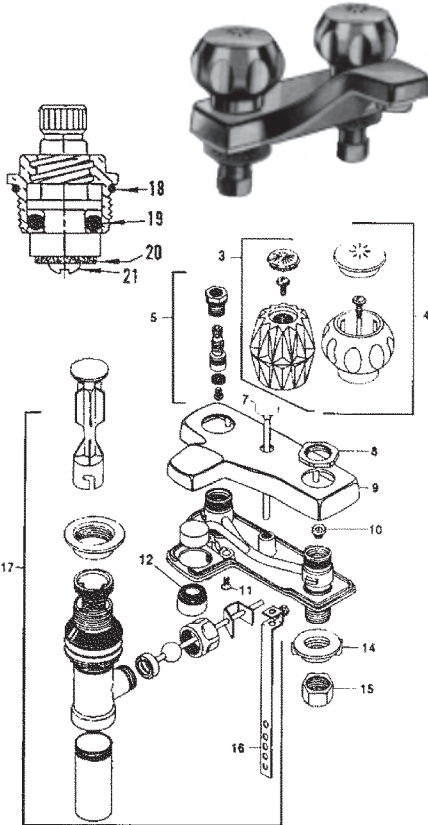

ELJER INSTITUTIONAL COMBINATION LAVATORY

ITEM	PART #	DESCRIPTION	ITEM	PART #	DESCRIPTION
1	40130622	Hot cross handle assembly	34	06896398	Lift rod extension & screw
	40130623	Cold cross handle assembly			
2	40130527	Hot index	35	40130631	Packing nut
	40130528	Cold index	36	06892737	Gasket
3	06890150	Handle screw	37	06890110	Packing
5	06892790	Screw bushing	38	40130630	Gasket
6	NLA	Escutcheon	39	40110119	Washer
7	NLA	Flange	40	50100020	Screw
8		Nipple	41	40130536	Gasket
9	43251061	Stem & bonnet assy. - R.H. used after 1968			
11	43251058	Stem & bonnet assy. R.H. used prior to 1968			
12	40130117	Seat - prior to 1968			
13	40130546	Seat - after 1968			
14	06894298	Washer			
15	06892738	Locknut			
16	40130069	Gasket			
17	40130628	Friction ring			
18	40800454	Coupling nut			
19	40800869	Lift knob & rod assembly			
20		Spout			
21	40110130	Aerator			
26	06891318	Washer			
27	06890330	Locknut			
28	40950029	O-Ring			
29		Tee assembly			
30		Gasket			
31		Washer			
32		Locknut			
33		Part of item 19			

**TOTAL
MAINTENANCE
SOLUTIONS**

HOUSTON
800/392-5066

ORLANDO
800/327-3022

GREENVILLE
800/476-2212

LOOK FOR US ON THE WEB AT: www.TMSSouth.com

FAUCET REPAIR

ELJER REGATA CENTERSET LAVATORY

ITEM	PART #	DESCRIPTION
3	40130560	Translucent handle assy. - hot or cold with 12 point broach
4	06890650	Handle assembly - hot or cold 16 point broach
	06897408	Handle assembly - hot or cold 12 point broach
5	40130551	Stem & bonnet assembly brass with 16 point broach
	43251083	Stem & bonnet (12 point broach)
7	40800869	Pop-up rod
8	06896937	Locknut
9		Cover
10	40130538	Seat
11		Screw
12	40110144	Aerator
14	21940315	Locknut
15	40800454	Coupling nut
16	06896398	Lift rod extension & screw
17	06898905	Pop-up assembly
18	40950049	Bonnet o-ring
19	40950034	Stem o-ring
20	40110118	Seat washer
21	50100011	Screw