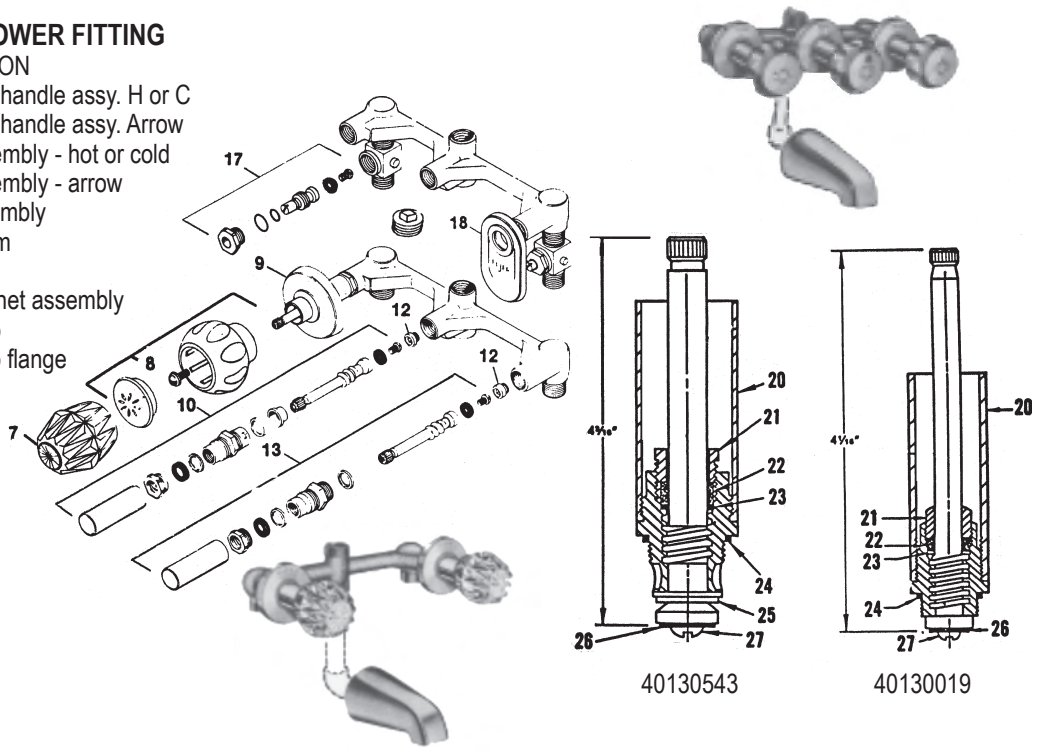

FAUCET REPAIR

ELJER LIFETIME BATH & SHOWER FITTING

ITEM	PART #	DESCRIPTION
1	40130527	Hot index
	40130528	Cold index
	06890198	Arrow index
2	06890150	Washer head screw
4	40130530	Hot handle assembly
	40130531	Cold handle assembly
	40130532	Arrow handle assembly
	40130533	Sleeve
5		Sleeve -integral stop ftng.
7		Flange
8		Flange
9	40130703	Flange
	40130704	Sleeve for flange
12	40171036	Stem & bonnet L.H.
	40171019	Stem & bonnet R.H.
13	40130117	Seat
16	40130675	Diverter stem assy.
17	40130535	Seat
18		Tailpiece
19		Coupling nut
22		Stem unit
23		Flange
24	40130629	Packing nut
25	06890110	Packing
26	40130630	Gasket
27	40130536	Gasket
28	42690130	Washer
29	50100020	Screw
30	42690150	Washer

**TOTAL
MAINTENANCE
SOLUTIONS**

HOUSTON
800/392-5066

ORLANDO
800/327-3022

GREENVILLE
800/476-2212

LOOK FOR US ON THE WEB AT: www.TMSSouth.com

FAUCET REPAIR

ELJER REGATA BATH & SHOWER FITTING

ITEM	PART #	DESCRIPTION
7	40130711	Translucent handle assy. H or C
	40130710	Translucent handle assy. Arrow
8	06890650	Handle assembly - hot or cold
	06890654	Handle assembly - arrow
9	40140152	Flange assembly
10	40130543	Diverter stem
12	40130538	Seat
13	40130019	Stem & bonnet assembly
17	NLA	Integral stop
18	NLA	Integral stop flange
20	06890560	Sleeve
21	40130697	Packing nut
22	06890110	Packing
23	40130630	Gasket
24	40130669	Gasket
25	40130542	Washer
26	40110119	Washer
27	50100020	Screw