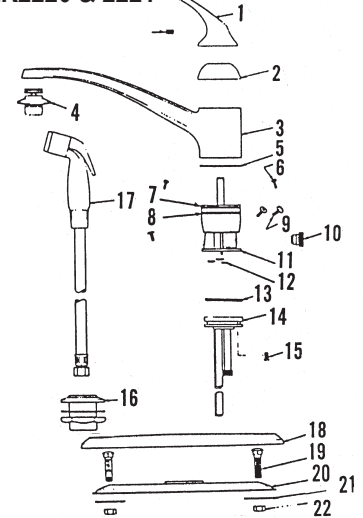

ELJER LAVATORY WASTE NON-REMOVABLE STOPPER

ITEM	PART #	DESCRIPTION
1	06898575	Pop-up waste assembly
2	06894640	Stopper - CP
3	40950040	O-Ring
4	06895310	Flange nut
5	06895698	Gasket
6	NLA	Stopper casing
7	06891046	Gasket
8	NLA	Washer
9	06895683	Locknut
10	40130635	Gasket
11	06896770	Ball rod (11")
12	40160145	Gasket
13	NLA	Cap
14	40130240	Clip

**TOTAL
MAINTENANCE
SOLUTIONS**

HOUSTON
800/392-5066

ORLANDO
800/327-3022

GREENVILLE
800/476-2212

LOOK FOR US ON THE WEB AT: www.TMSSouth.com

FAUCET REPAIR

ELKAY SINGLE LEVER KITCHEN FAUCET – LK4300 & 4301

ITEM	PART #	DESCRIPTION
1	40130563	Handle assembly
2	40130564	Dome
3	40130565	Spout
4	40130572	Aerator
5	40130055	Cartridge
6	40130566	Cartridge screw
7	28260360	Diaphragms
8	40130653	O-ring
9	40130567	Escutcheon
10	40130568	Diverter
11	40130569	Coupling nut
12	40130570	Mounting hardware
13	40130571	Gasket
14	40130680	Hose guide assembly - A51493
15	40110165	Hose & spray head assembly

ELKAY SINGLE LEVER KITCHEN FAUCET – LK2220 & 2221

ITEM	PART #	DESCRIPTION
1	40130651	Handle & set screw
2	40130655	Dome
3	28260582	Spout
4	40130572	Swivel aerator
5	28260570	Wear ring
6	28260806	Self tapping screw
7	28260900	O-ring
8	28260902	Quad ring
9	28260776	Screws
10	40130652	Diverter
11	28260145	Cartridge - NLA
12	28260800	O-ring
13	28260802	Quad ring
14		Base assembly
15	28260808	Screw
16	40130680	Hose guide assembly
17	40110165	Hose & spray head
18		Body
19		Carriage bolts
20		Base plate
21	40800529	Washer
22	40800454	Coupling nut