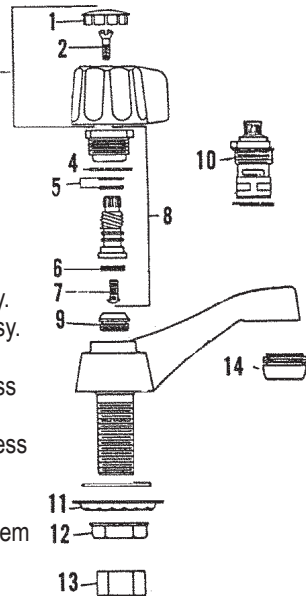

GERBER 4" CENTERSET LAVATORY FITTING

ITEM	PART #	DESCRIPTION
1	40130120	Hot index
	40130121	Cold index
2	40130155	Screw
3	40130030	Hot handle assy.
	40130031	Cold handle assy.
4	40130605	Washer
5	40950022	O-Ring
6	40110163	Washer
7	50100010	Screw
8	40130026	Hot stem assy.
	40130024	Cold stem assy.
9	40130123	Seat
10	40130027	Hot washerless stem
	40130029	Cold washerless stem
	07290330	Seal for washerless stem
11	40800529	Washer
12	51000048	Locknut
13	40800454	Coupling nut
14	40110144	Aerator