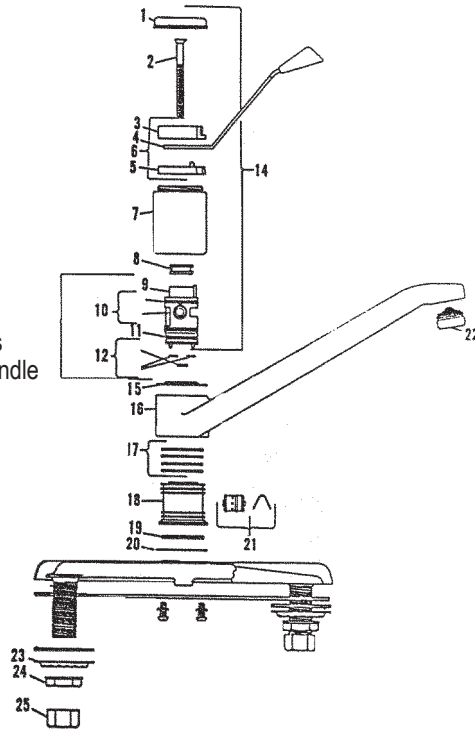

GERBER EASY-MIX TUB & SHOWER VALVE (SINCE 11/82)

ITEM	PART #	DESCRIPTION
1	07290222	Snap-in button
2	40130155	Screw
3	07291120	Handle assembly
4	07290694	Bonnet
5	40950068	Bonnet o-ring
6	40950021	Stem o-ring
7	07290700	Cage
8	40130152	Repair kit (includes item 12)
9	07290702	Sleeve escutcheon
10	07290178	Screw
11	07290707	Washer retainer
12		Grommet (order 40130152)
13	NLA	Body
14		Screw (SEMS)
15	07290856	Escutcheon
16	07291132	Lever handle assembly
17		Sleeve
18	40130605	Washer
19	40950022	O-Ring
20	40110163	Washer
21	50100010	Screw
22	07291198	Stop stem assembly
23		Seal

TOTAL MAINTENANCE SOLUTIONS

HOUSTON
800/392-5066

ORLANDO
800/327-3022

GREENVILLE
800/476-2212

LOOK FOR US ON THE WEB AT: www.TMSSouth.com

FAUCET REPAIR

GERBER EASY-MIX SINK FAUCET (PRIOR TO 11/81)

ITEM	PART #	DESCRIPTION
1	40130647	Cap
2	40130715	Unit screw
3	NLA	Upper insert
4	NLA	Handle
5	NLA	Lower insert
6	40130645	Handle assembly (1)
7	NLA	External body
8	07290210	Pivot
9	NLA	Internal body
10	07290860	Repair kit
11	NLA	Wiper seal
12	07290870	Repair kit
13	40130646	Internal body w/ seals
14	NLA	Body assembly w/ handle
15	07290140	Spout retainer
16		Spout
17	07290880	O-Ring kit
18		Spout adapter
19	07290160	Gasket
20	07290170	Washer
21	07290890	Diverter assembly
22	40110144	Aerator
23	40800529	Washer
24	51000048	Locknut
25	40800454	Coupling nut