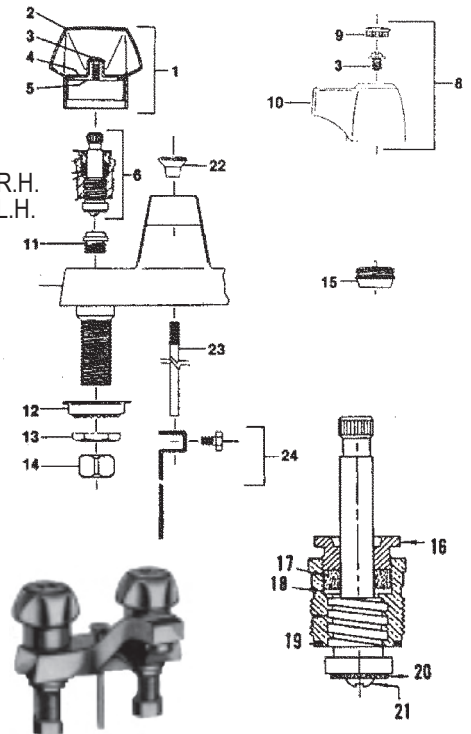

ELJER LIFETIME & ULTIMA CENTERSET LAVATORY

ITEM	PART #	DESCRIPTION
1	40130632	Hot handle assembly
	06890618	Cold handle assembly
2	06890630	Handle only - hot
	06890640	Handle only - cold
3	06890150	Handle screw
4	40130700	Adapter
5	40130634	Retainer
6	40130015	Stem & bonnet assy. - R.H.
	43251015	Stem & bonnet assy. - L.H.
8	40130561	Hot handle assembly
	40130562	Cold handle assembly
9	40130527	Hot index
	40130528	Cold index
11	40130535	Seat
12	40800529	Washer
13	40800598	Locknut
14	40800454	Coupling nut
15	40110144	Aerator
16	40130629	Packing nut
17	06890110	Packing
18	40130630	Gasket
19	40130536	Gasket
20	40110119	Seat washer
21	50100020	Screw
22		Lift knob - see item 23
23	40800869	Lift rod & knob