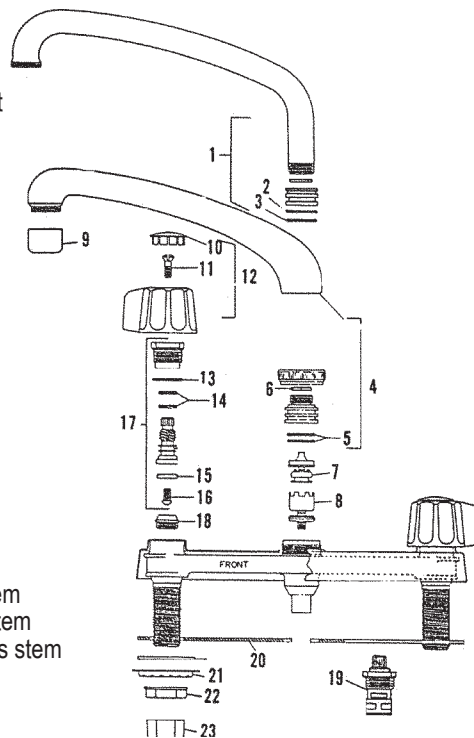

(1) Limited supply available

GERBER EASY-MIX SINK FAUCET (SINCE 11/81)

ITEM	PART #	DESCRIPTION
1-3	07291130	Handle assembly
4	07290694	Bonnet
5	40950068	Bonnet o-ring *
6	40950021	Stem o-ring *
7	*	Stem
8	07290700	Cage
9	07290702	Sleeve escutcheon
10		Friction washer
11	40110130	Aerator
12	07291085	Spout assembly
14		Body
15-17	*	Order 40130601
18	*	Order 40130601
21	07290890	Diverter assembly
*	40130601	Repair kit - items 5-8 & 18

GERBER TWO-HANDLE SINK FAUCET

ITEM	PART #	DESCRIPTION
1	07291090	8" tube spout
2	40950052	Spout o-ring
3	40950029	Spout o-ring
4	40130602	8" cast brass spout
5	40950029	Spout o-ring
6	40950035	Spout o-ring
7	40130603	Upper diverter unit
8	40130604	Lower diverter unit
9	40110130	Aerator
10	40130120	Hot index
	40130121	Cold index
11	40130155	Screw
12	40130030	Hot handle assy.
	40130031	Cold handle assy.
13	40130605	Washer
14	40950022	O-Ring
15	40110163	Washer
16	50100010	Screw
17	40130026	Hot stem assy.
	40130024	Cold stem assy.
18	40130123	Seat
19	40130027	Hot washerless stem
	40130029	Cold washerless stem
	07290330	Seal for washerless stem
20	07290680	Putty plate
21	40800529	Washer
22	51000048	Locknut
23	40800454	Coupling nut