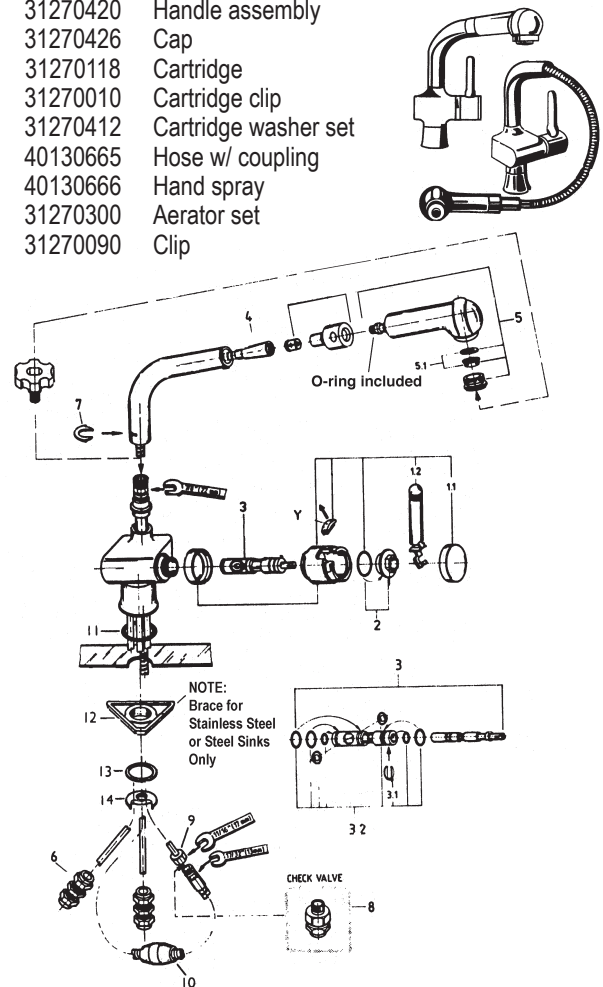

GROHE SINGLE HANDLE SINK FAUCET MODEL 33.790

ITEM	PART #	DESCRIPTION
1	31270420	Handle assembly
1.1	31270426	Cap
3	31270118	Cartridge
3.1	31270010	Cartridge clip
3.2	31270412	Cartridge washer set
4	40130665	Hose w/ coupling
5	40130666	Hand spray
5.1	31270300	Aerator set
7	31270090	Clip