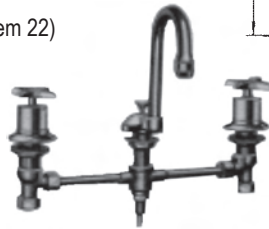

FAUCET REPAIR

ELJER INSTITUTIONAL COMBINATION LAVATORY

ITEM	PART #	DESCRIPTION	ITEM	PART #	DESCRIPTION
1	40130622	Hot cross arm handle assy.	33		Locknut
	40130623	Cold cross arm handle assy.	34	06890740	Lift knob
2	40130624	Handle screw	35	40800869	Lift rod & knob assy.
3	40160221	Blue index	36	06896398	Lift rod extension & screw
	40160222	Red index	37	06898905	Pop-up waste assembly
7	NLA	Index cap	38	40130629	Packing nut
8	06890150	Washer head screw	39	06890110	Packing
11	40130625	Hot wrist handle assembly	40	40130630	Gasket
	40130626	Cold wrist handle assembly	41	40130536	Gasket
12	NLA	Escutcheon	42	40110119	Washer
13	40130627	CP flange	43	50100020	Screw
14	40171034	Stem & bonnet assy. - L.H.			
	40171035	Stem & bonnet assy. R.H.			
16	40130546	Seat			
17	06894298	Washer			
18	06890130	Locknut			
19	40800454	Coupling nut			
20	40130628	Friction ring			
21	40130069	Gasket			
22	06896662	Spout assy. - used with pop-up			
	06896663	Spout assy. - no pop-up			
23	06896454	Spray head assy.			
24	40110130	Aerator			
25		Body - for pop-up (order item 22)			
26		Order 06896663			
27	06891318	Washer			
28	06890330	Locknut			
29	40950029	O-Ring			
30		Tee assembly			
31		Gasket			
32		Washer