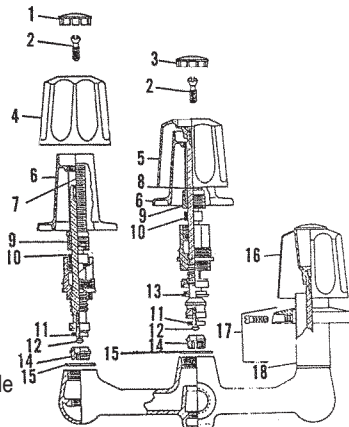

GERBER 8" & 11" TUB & SHOWER VALVE

ITEM	PART #	DESCRIPTION	ITEM	PART #	DESCRIPTION
1	40130120	Hot index	17	40130130	Escutcheon assembly
	40130121	Cold index	18	40130129	Sleeve
2	40130155	Screw		40130113	Rebuild kit (sleeve style escutcheon)
3	40130577	Arrow index		40130128	Rebuild kit (flange style escutcheon)
4	40130589	Hot handle assy.		40170002	"Original" Gerber Stem
	40130590	Cold handle assy.		07297603	PVC Conversion Kit
5	40130591	Arrow handle assy.			
6	40130592	Threaded escutcheon			
7	40130593	Nipple			
8	40130594	Nipple - diverter			
9	40130580	Packing nut			
10	40130170	Packing			
11	40110163	Seat washer			
12	50100010	Screw			
9-12	40170001	Hot or cold stem assy.			
13	40130581	Diverter washer			
9-13	40170027	Diverter stem assy.			
14	40130123	Seat			
15	40130640	Washer			
16	40130167	Hot handle assy.			
	40130166	Cold handle assy.			
	40130165	Diverter handle assy.