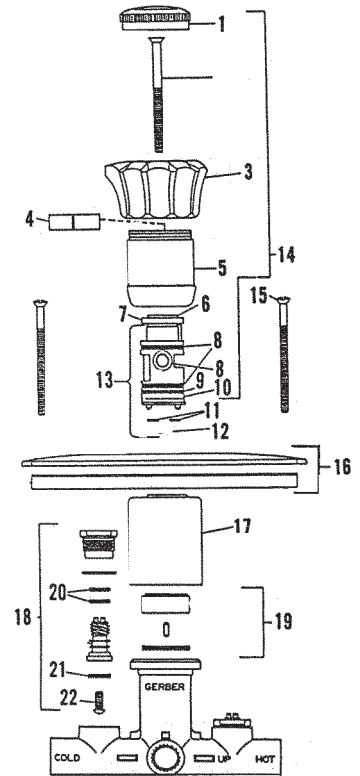

**TOTAL
MAINTENANCE
SOLUTIONS**

HOUSTON
800/392-5066

ORLANDO
800/327-3022

GREENVILLE
800/476-2212

LOOK FOR US ON THE WEB AT: www.TMSSouth.com

FAUCET REPAIR

TRIM FOR GERBER TUB & SHOWER VALVES

ITEM	PART #	DESCRIPTION
1	40130120	Hot index
	40130121	Cold index
	40130577	Arrow index
2	40130155	Handle screw
3	40130589	Hot metal handle assy.
	40130590	Cold metal handle assy.
	40130591	Arrow metal handle assembly
4	40130595	Hot Crystalite handle assy.
	40130596	Cold Crystalite handle assy.
	40130597	Diverter handle assy.
5	40130598	Hot Crystalite handle assy.
	40130599	Cold Crystalite handle assy.
	40130600	Arrow Crystalite handle assembly
6	40130167	Hot metal handle assy.
	40130166	Cold metal handle assy.
	40130165	Arrow metal handle assy.
7	40130592	Threaded escutcheon
8	40130594	Nipple for diverter
9	40130593	Nipple for h/c
10	40130130	Escutcheon assembly
11	40130129	Sleeve
12	07290489	Locknut
13	07290488	Sleeve
14		Threaded nipple
15	07290232	Escutcheon

THREADED ESCUTCHEON TRIM

SLIDING ESCUTCHEON TRIM

TWO VALVE EXTENDED BODY FITTINGS

GERBER EASY-MIX TUB & SHOWER VALVE (PRIOR TO 11/82)

ITEM	PART #	DESCRIPTION
1	40130638	Cap
2	07290190	Screw
3	40130639	Handle
4	NLA	Inside cam
5	NLA	External body
6	07290210	Pivot
7	07290220	Stop key
8	07290860	Repair kit (4 o-rings)
9	NLA	Wiper seal
10	NLA	Internal body
11-12	07290870	Repair kit
13	40130646	Internal body w/seals
14	07290858	Handle assy. less item 2 & 3
15	07290178	Screw
16	07290892	Escutcheon w/seal
17		Sleeve
18	07291198	Stop stem assembly
19	07290920	Mounting pad assy.
20	40950022	O-Ring
21	40110163	Washer
22	50100010	Screw