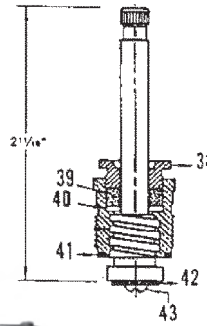

FAUCET REPAIR

ELJER INSTITUTIONAL COMBINATION LAVATORY

ITEM	PART #	DESCRIPTION	ITEM	PART #	DESCRIPTION
1	40130622	Hot cross arm handle assy.	33		Locknut
	40130623	Cold cross arm handle assy.	34	06890740	Lift knob
2	40130624	Handle screw	35	40800869	Lift rod & knob assy.
3	40160221	Blue index	36	06896398	Lift rod extension & screw
	40160222	Red index	37	06898905	Pop-up waste assembly
7	NLA	Index cap	38	40130629	Packing nut
8	06890150	Washer head screw	39	06890110	Packing
11	40130625	Hot wrist handle assembly	40	40130630	Gasket
	40130626	Cold wrist handle assembly	41	40130536	Gasket
12	NLA	Escutcheon	42	40110119	Washer
13	40130627	CP flange	43	50100020	Screw
14	40171034	Stem & bonnet assy. - L.H.			
	40171035	Stem & bonnet assy. R.H.			
16	40130546	Seat			
17	06894298	Washer			
18	06890130	Locknut			
19	40800454	Coupling nut			
20	40130628	Friction ring			
21	40130069	Gasket			
22	06896662	Spout assy. - used with pop-up			
	06896663	Spout assy. - no pop-up			
23	06896454	Spray head assy.			
24	40110130	Aerator			
25		Body - for pop-up (order item 22)			
26		Order 06896663			
27	06891318	Washer			
28	06890330	Locknut			
29	40950029	O-Ring			
30		Tee assembly			
31		Gasket			
32		Washer