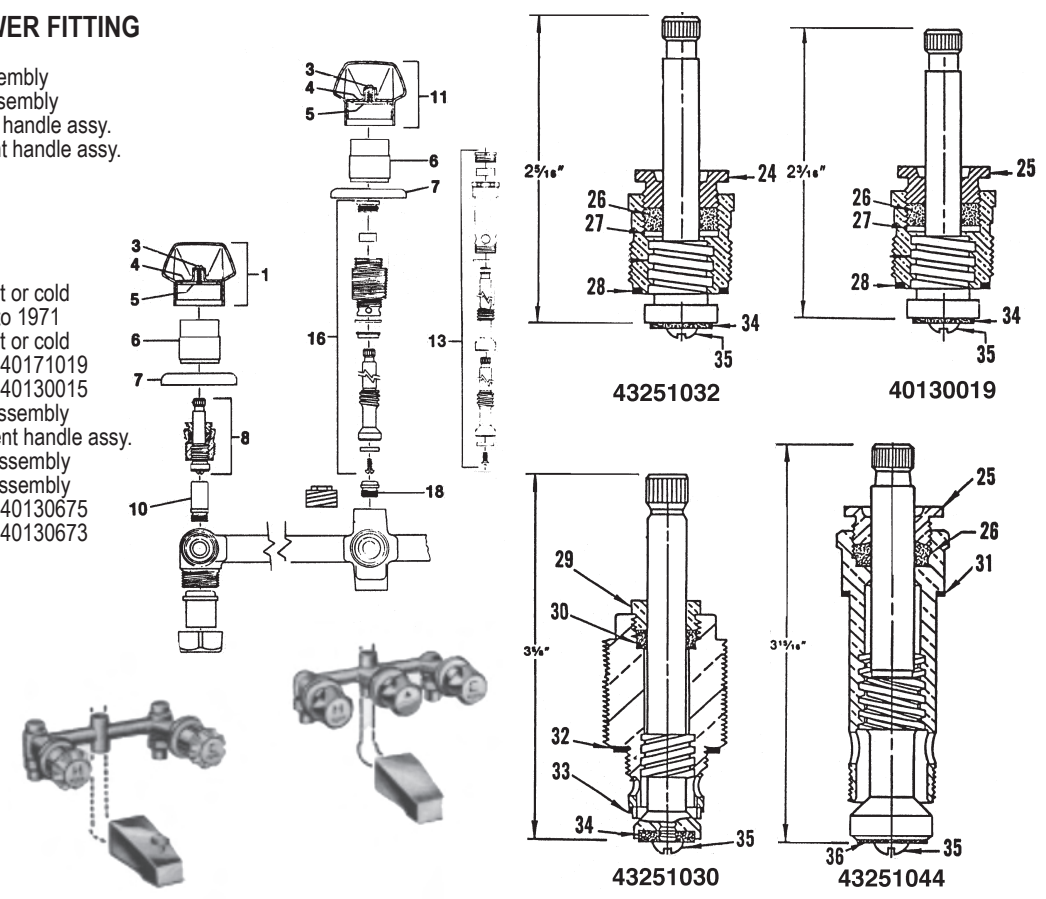

ELJER ULTIMA BATH & SHOWER FITTING

ITEM	PART #	DESCRIPTION
1	40130632	Hot handle assembly
	06890618	Cold handle assembly
	40130544	Hot translucent handle assy.
	40130545	Cold translucent handle assy.
3	06890150	Handle screw
4	40130700	Adapter
5	06890522	Retainer
6	40130704	Sleeve
7	40130703	Flange
8	40171019	Stem assy. - hot or cold furnished 4/69 to 1971
	40130015	Stem assy. - hot or cold
10	40130117	Seat - use with 40171019
	40130546	Seat - use with 40130015
11	40130702	Arrow handle assembly
	40130547	Arrow translucent handle assy.
13	40130675	Diverter stem assembly
16	40130673	Diverter stem assembly
18	40130535	Seat - use with 40130675
	40130538	Seat - use with 40130673
22	06895953	Flange
24	40130631	Packing nut
25	40130629	Packing nut
26	06890110	Packing
27	40130630	Gasket
28	40130536	Gasket
29	40130697	Packing nut
30	40130698	Packing
31	40130707	Gasket
32	06890310	Gasket
33	40130542	Washer
34	40110119	Washer
35	50100020	Screw
36	40110162	Washer