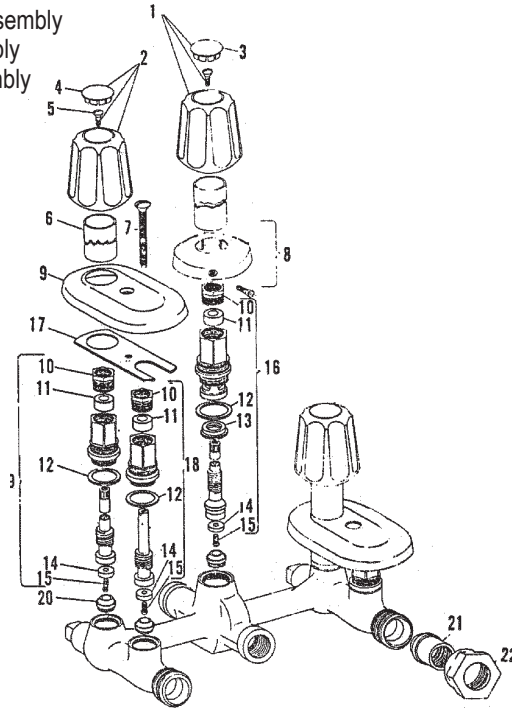

ELKAY TWO HANDLE KITCHEN FAUCET – LK2200 & 2201

ITEM	PART #	DESCRIPTION
1	40130656	Spout assembly
2	40130572	Swivel aerator
3	40130650	Spout nut
4	40130573	Lock ring
5	28260150	O-ring
6	45732020	Diverter
7/8		Body
9	40130654	Screw
10	40130575	Handle
11	40130657	Cap nut
12	40130576	Washer
13	43261001	Cartridge - cold
14	43261002	Cartridge - hot
15		Nipple
16	40800529	Washer
17	40800598	Locknut
18	40800454	Coupling nut
19	40130680	Hose guide
20	40110165	Hose & spray head

FAUCET REPAIR

GERBER 8" TUB & SHOWER VALVE W/ INTEGRAL STOPS

ITEM	PART #	DESCRIPTION
1	40130165	Diverter handle assembly
2	40130167	Hot handle assembly
	40130166	Cold handle assembly
3	40130577	Arrow index
4	40130120	Hot index
	40130121	Cold index
5	40130155	Handle screw
6	40130129	Sleeve
7	40130578	Screw
8	40130130	Escutcheon assy.
9	40130579	Escutcheon
10	40130580	Packing nut
11	40130170	Packing
12	40130640	Bonnet gasket
13	40130581	Diverter washer
14	40110163	Seat washer
15	50100010	Screw
16	40170027	Diverter stem assembly
17	40130582	Plate
18	07291129	Stop stem assy.
19	40170001	Hot & cold stem assembly
20	40130123	Seat
21	40130583	Coupling
22	40130584	Coupling nut

GERBER SHOWER HEAD PARTS

ITEM	PART #	DESCRIPTION
1		Lock ring
2	40130585	Washer
3	40130586	Shower head sleeve
4	40130587	Shower head body
5	07290670	Face plate
6	07290630	Screw (limited supplies)
	40130588	Ball joint adapter - adapts arm to accept 1/2" female nut (not shown)