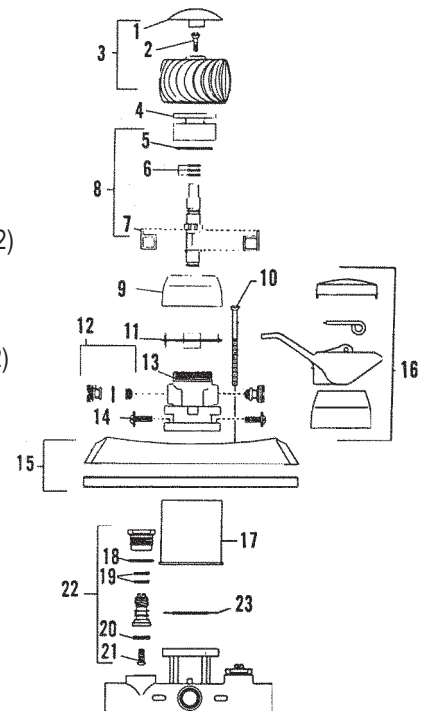

GERBER EASY-MIX TUB & SHOWER VALVE (SINCE 11/82)

ITEM	PART #	DESCRIPTION
1	07290222	Snap-in button
2	40130155	Screw
3	07291120	Handle assembly
4	07290694	Bonnet
5	40950068	Bonnet o-ring
6	40950021	Stem o-ring
7	07290700	Cage
8	40130152	Repair kit (includes item 12)
9	07290702	Sleeve escutcheon
10	07290178	Screw
11	07290707	Washer retainer
12		Grommet (order 40130152)
13	NLA	Body
14		Screw (SEMS)
15	07290856	Escutcheon
16	07291132	Lever handle assembly
17		Sleeve
18	40130605	Washer
19	40950022	O-Ring
20	40110163	Washer
21	50100010	Screw
22	07291198	Stop stem assembly
23		Seal