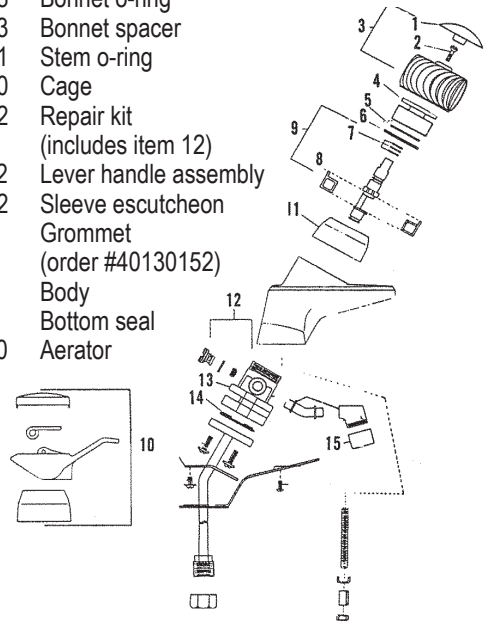

GERBER EASY-MIX SINGLE HANDLE (SINCE 9/82)

ITEM	PART #	DESCRIPTION
1	07290222	Snap-in button
2	40130155	Screw
3	07291120	Handle assembly
4	07290694	Bonnet
5	40950068	Bonnet o-ring
6	07290223	Bonnet spacer
7	40950021	Stem o-ring
8	07290700	Cage
9	40130152	Repair kit (includes item 12)
10	07291132	Lever handle assembly
11	07290702	Sleeve escutcheon
12		Grommet (order #40130152)
13	NLA	Body
14		Bottom seal
15	40110130	Aerator