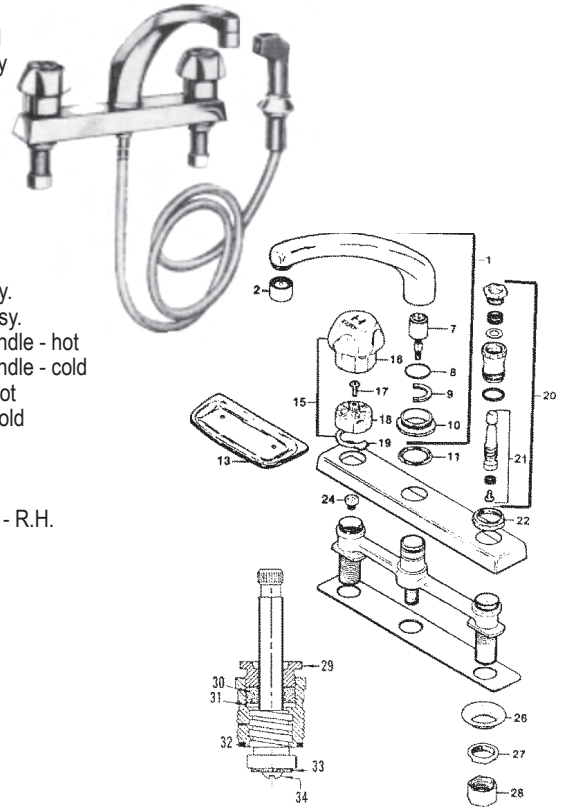

**TOTAL
MAINTENANCE
SOLUTIONS**

HOUSTON
800/392-5066

ORLANDO
800/327-3022

GREENVILLE
800/476-2212

LOOK FOR US ON THE WEB AT: www.TMSSouth.com

FAUCET REPAIR

ELJER ULTIMA SINK FAUCET

ITEM	PART #	DESCRIPTION
1	06896647	Spout assembly w/ aerator
2	40110130	Aerator
7	45732010	Diverter
8	40950043	O-Ring
9	40130714	Lock ring
10	40130713	Nut
11	40130712	Washer
13	06894287	Soap dish
15	40130632	Hot handle assy.
	06890618	Cold handle assy.
	40130544	Translucent handle - hot
	40130545	Translucent handle - cold
16	06890630	Handle only - hot
	06890640	Handle only - cold
17	06890150	Handle screw
18	40130700	Adapter
19	40130634	Retainer
20	40130015	Stem & bonnet - R.H.
22		Locknut
24	40130535	Seat
26	40800529	Washer
27	40800598	Locknut
28	40800454	Coupling nut
29	40130629	Packing nut
30	06890110	Stem packing
31	40130630	Gasket
32	40130536	Gasket
33	40110119	Washer
34	50100020	Screw

ELJER REGATA SINK FAUCET

ITEM	PART #	DESCRIPTION
1	06897449	Spout assembly w/ aerator
4	40130701	Tubular spout w/ aerator
5	40110130	Aerator
10	06896804	Spout nut
11	40130706	Snap ring
12	40950025	O-Ring
13	40130603	Upper diverter
14	40130604	Lower diverter
15	40130551	Stem & bonnet - R.H.
21	06890610	Handle insert
22	06890650	Handle assembly (hot or cold)
27	06896937	Locknut
29	40130538	Seat
33	40800529	Washer
34	21940315	Locknut
35	40800454	Coupling nut
36	40950049	Bonnet o-ring
37	40950034	Stem o-ring
38	40110118	Seat washer
39	50100011	Screw