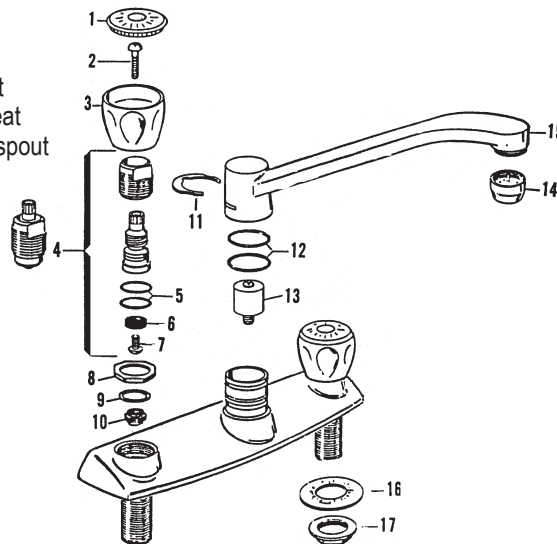

HARCRAFT SERIES 20-705 TUB & SHOWER VALVE

ITEM	PART #	DESCRIPTION
1	40140218	Hot index
	40140219	Cold index
2	50100010	Handle screw
3	40140220	Handle only
4	40140221	Escutcheon
5	40140222	Stem assembly
6	40950022	Upper stem o-ring
7	40950047	Lower stem o-ring
8	40110118	Stem washer
9	50100010	Bibb screw
10	40140112	Renewable seat
11	43361019	Diverter stem
12	40950047	Diverter stem o-ring
13	29360260	Diverter stem bonnet

FAUCET REPAIR

HARCRAFT CENTERSET LAVATORY

ITEM	PART #	DESCRIPTION
1	40140218	Hot index button
	40140219	Cold index button
2	50100010	Handle screw
3	40140220	Handle only
4	40130679	Stem assy. - hot or cold
5	40950047	Stem o-ring
6	40110118	Seat washer
7	50100010	Bibb screw
8	29360250	Stem locknut
9	40130670	Bonnet gasket
10	42000480	Renewable seat
11	40800529	Rosette
12	51000048	Locknut
13	40110130	Aerator
14	05001300	Pop-up stopper
15	04891770	Ball rod gasket
16	40992123	Pop-up pull rod
17	12890540	Extension strap
18	09890190	Pop-up clip

HARCRAFT WIDESPREAD LAVATORY

ITEM	PART #	DESCRIPTION
1	40140209	Hot index button
	40140210	Cold index button
2	50100010	Handle screw
3	40140133	Handle only
4	29360130	Escutcheon
5	40140227	Stem assy. - hot or cold
6	40950022	Upper stem o-ring
7	40950047	Lower stem o-ring
8	40110118	Seat washer
9	50100010	Bibb screw
10	42000480	Renewable seat
11	40110130	Aerator

HARCRAFT TWO HANDLE KITCHEN

ITEM	PART #	DESCRIPTION	ITEM	PART #	DESCRIPTION
1	40140218	Hot index button	13	40140255	Spray diverter
	40140219	Cold index button	14	40110130	Aerator
2	50100010	Handle screw	15	40130659	Spout
3	40140220	Handle only	16	40800529	Rosette
4	40130679	Stem assy. - hot or cold	17	51000048	Locknut
5	40950047	Stem o-ring			
6	40110118	Seat washer			
7	50100010	Bibb screw			
8	29360250	Stem locknut			
9	40130670	Bonnet gasket			
10	42000480	Renewable seat			
11	40140225	Snap ring for spout			
12	40950036	Spout o-ring			