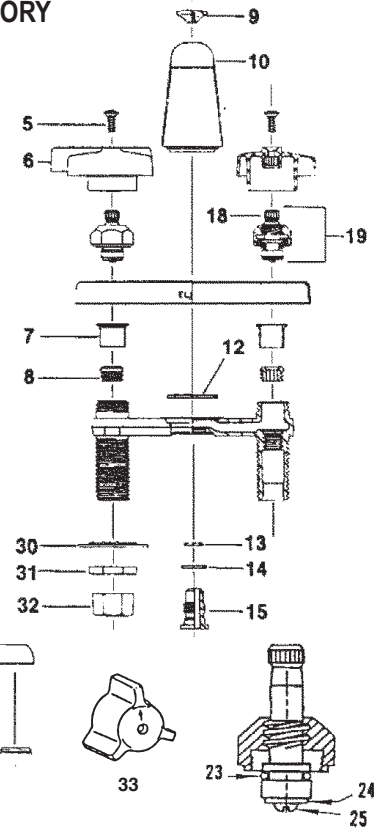

ELJER LUSTERLINE CENTERSET LAVATORY

ITEM	PART #	DESCRIPTION
5	40130624	Handle screw
6	06895248	Hot handle
	06895246	Cold handle
7	40130550	Sleeve
8	40130538	Seat
9	40800869	Knob & rod assembly
10		Spout
12	06890320	Gasket
13	40950022	O-Ring
14	06892239	O-Ring
15	NLA	Bushing
19	40130548	Stem & bonnet L.H.
	40130549	Stem & bonnet R.H.
20	NLA	Bushing
21	40110144	Aerator
23	40950034	Stem o-ring
24	40110118	Seat washer
25	50100011	Screw
30	40800529	Washer
31	40800598	Locknut
32	40800454	Coupling nut
33	06890570	Handle (hot)
	06890580	Handle (cold)