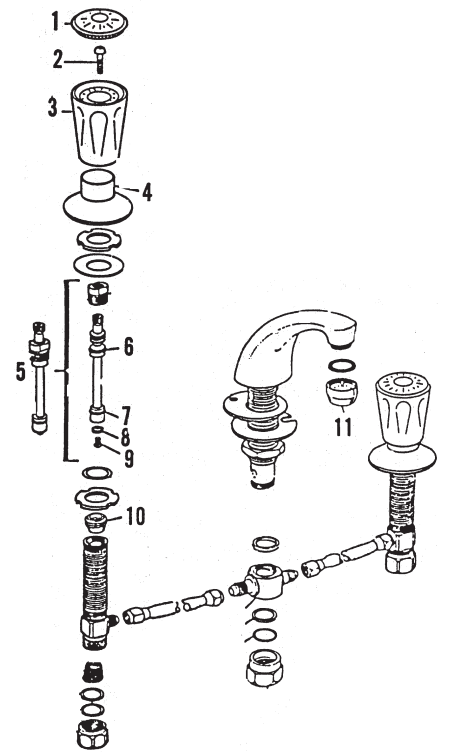

HARCRAFT SERIES 20-705 TUB & SHOWER VALVE

ITEM	PART #	DESCRIPTION
1	40140218	Hot index
	40140219	Cold index
2	50100010	Handle screw
3	40140220	Handle only
4	40140221	Escutcheon
5	40140222	Stem assembly
6	40950022	Upper stem o-ring
7	40950047	Lower stem o-ring
8	40110118	Stem washer
9	50100010	Bibb screw
10	40140112	Renewable seat
11	43361019	Diverter stem
12	40950047	Diverter stem o-ring
13	29360260	Diverter stem bonnet

FAUCET REPAIR

HARCRAFT CENTERSET LAVATORY

ITEM	PART #	DESCRIPTION
1	40140218	Hot index button
	40140219	Cold index button
2	50100010	Handle screw
3	40140220	Handle only
4	40130679	Stem assy. - hot or cold
5	40950047	Stem o-ring
6	40110118	Seat washer
7	50100010	Bibb screw
8	29360250	Stem locknut
9	40130670	Bonnet gasket
10	42000480	Renewable seat
11	40800529	Rosette
12	51000048	Locknut
13	40110130	Aerator
14	05001300	Pop-up stopper
15	04891770	Ball rod gasket
16	40992123	Pop-up pull rod
17	12890540	Extension strap
18	09890190	Pop-up clip

HARCRAFT WIDESPREAD LAVATORY

ITEM	PART #	DESCRIPTION
1	40140209	Hot index button
	40140210	Cold index button
2	50100010	Handle screw
3	40140133	Handle only
4	29360130	Escutcheon
5	40140227	Stem assy. - hot or cold
6	40950022	Upper stem o-ring
7	40950047	Lower stem o-ring
8	40110118	Seat washer
9	50100010	Bibb screw
10	42000480	Renewable seat
11	40110130	Aerator