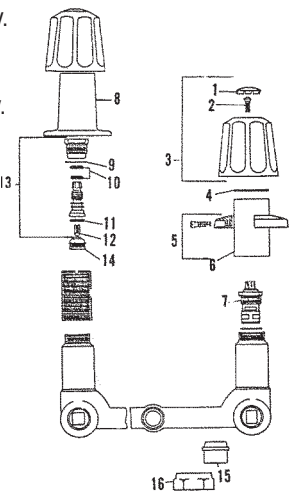

GERBER 8" EXTENDED BODY TUB & SHOWER VALVE

ITEM	PART #	DESCRIPTION
1	40130121	Cold index
	40130120	Hot index
2	40130155	Handle screw
3	40130166	Cold handle assy.
	40130167	Hot handle assy.
4	07290489	Locknut
5	40130130	Escutcheon assy.
6	40130129	Sleeve
7	40130027	Washerless stem unit
	07290330	Seal for washerless stem
8	40130592	Escutcheon
9	40130605	Bonnet washer
10	40950022	O-Ring
11	40110163	Washer
12	50100010	Screw
13	40130026	Stem assembly
14	42000472	Seat
15	40130583	Coupling
16	40130584	Coupling nut
	40170002	"Original" Gerber stem