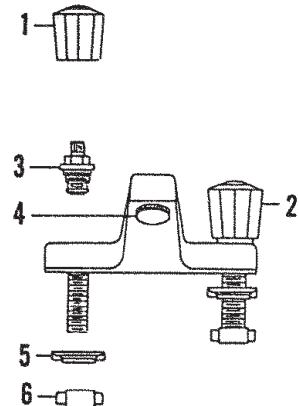

GERBER VISTA (NON-METALLIC) LAVATORY FAUCET

ITEM	PART #	DESCRIPTION
1	07291312	Hot handle
2	07291314	Cold handle
3	40130615	Washerless cartridge assy.
4	40110130	Aerator
5	40140346	Locknut
6	07291316	Supply nut