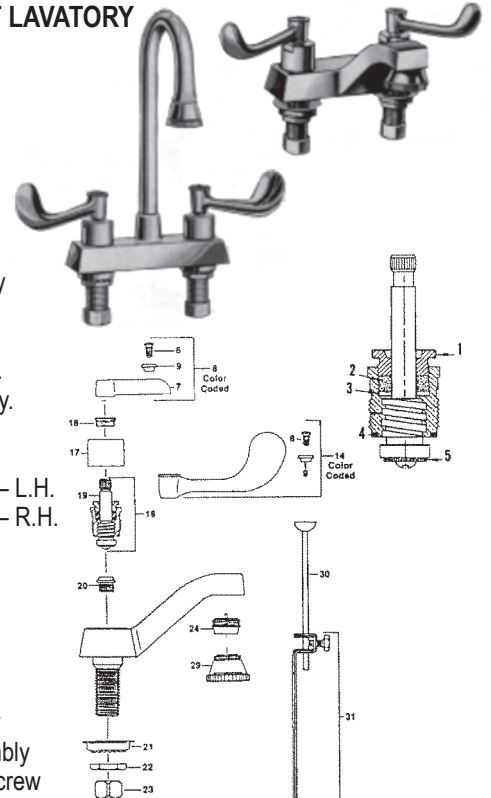

ELJER INSTITUTIONAL CENTERSET LAVATORY

ITEM	PART #	DESCRIPTION
1		Packing nut
2	06890110	Packing
3	40130630	Gasket
4	40130536	Gasket
5	40110119	Washer
6	40130624	Handle screw
8	06890760 40130552	Hot handle assembly Cold handle assembly
9	40160221 40160220	Blue index Red index
14	40130555 40130556	Hot wrist handle assy. Cold wrist handle assy.
16	06898286	Adapter
17	06898285	Escutcheon
18	40171036 40171019	Stem & bonnet assy. - L.H. Stem & bonnet assy. - R.H.
20	40130535 40130557	Seat - brass Seat - monel
21	40800529	Washer
22	40800598	Locknut
23	40800454	Coupling nut
24	40110144	Aerator
29	NLA	Spray head assembly
30	40800869	Lift knob & rod assembly
31	06896398	Lift rod extension & screw