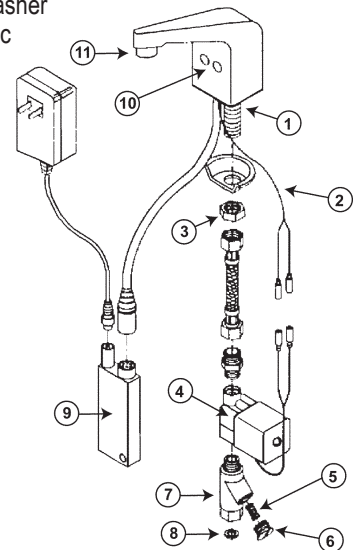

HYDROTEK H-2000 NON-MIXING — AC OPERATED

ITEM	PART #	DESCRIPTION
1	*	Gasket
2	*	Mounting washer
3	*	Nut
4	40110159	Solenoid valve
5	31751002	Filter screen
6	*	Filter cap
7	*	In-line filter
8	*	Nylon washer
9	31751018	Electronic module
10	31751020	Sensor
11	*	Aerator
	31751014	Solenoid repair kit