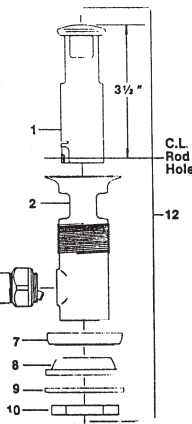

ELJER LIFETIME LAVATORY WASTE

ITEM	PART #	DESCRIPTION
1	NLA	Stopper - order # 06890370
2	NLA	Waste casing
3	40130636	Bushing with gasket
4		Cotter pin
5	NLA	Clamp
6	06895735	Screw
7	06895698	Gasket
8	06891046	Gasket
9	NLA	Washer
10	NLA	Washer
12	NLA	Stopper assembly