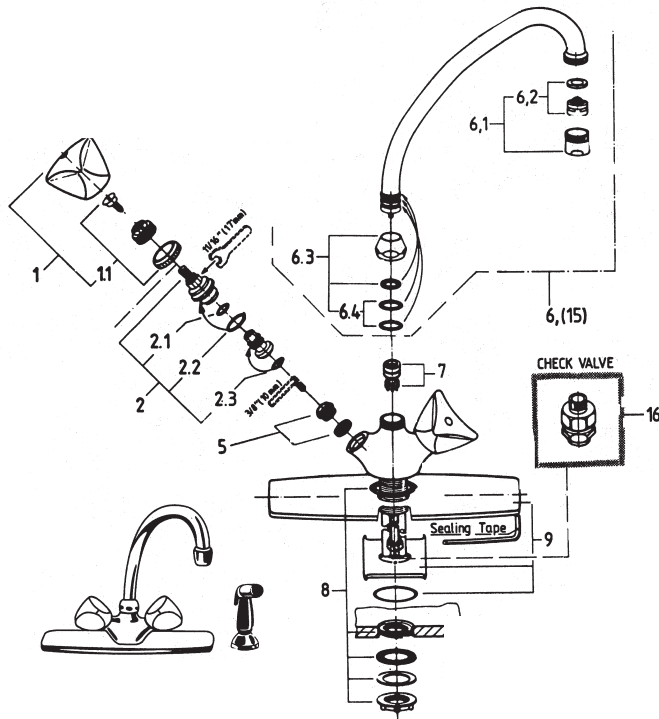

ORLANDO
800/327-3022

GREENVILLE
800/476-2212

LOOK FOR US ON THE WEB AT: www.TMSSouth.com

FAUCET REPAIR

GROHE TWO HANDLE SINK FAUCET MODEL 31.735

ITEM	PART #	DESCRIPTION
1	31720100	TDL handle
2	40130621	Cartridge
5	40130663	Renewable seat set
6	31270200	Swivel spout
6.1	31270210	Flow regulator
6.3	31270306	Spout fitting set
7	31270115	Diverter assembly

GROHE SINGLE HANDLE SINK FAUCET MODEL 33.790

ITEM	PART #	DESCRIPTION
1	31270420	Handle assembly
1.1	31270426	Cap
3	31270118	Cartridge
3.1	31270010	Cartridge clip
3.2	31270412	Cartridge washer set
4	40130665	Hose w/ coupling
5	40130666	Hand spray
5.1	31270300	Aerator set
7	31270090	Clip