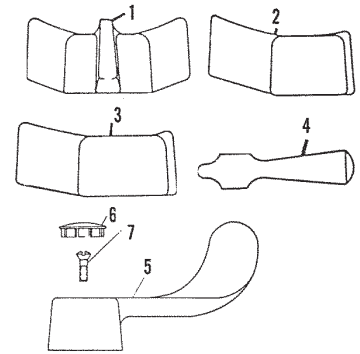

GERBER CHROME PLATED METAL HANDLES

ITEM	PART #	DESCRIPTION
1	40130616	Hot handle - old style bath & shower
	40130617	Cold handle
2	40130618	Hot handle - old style lavatory
	40130619	Cold handle
3	40130643	Hot handle - old style sink & shower stall
	40130644	Cold handle
4	07290580	Hot handle - laundry tray faucets
	07290582	Cold handle
5	40130168	Wrist handle
	40130153	Wrist handle
6	40130120	Hot index
	40130121	Cold index
7	40130155	Screw
	40130620	O/S diverter handle