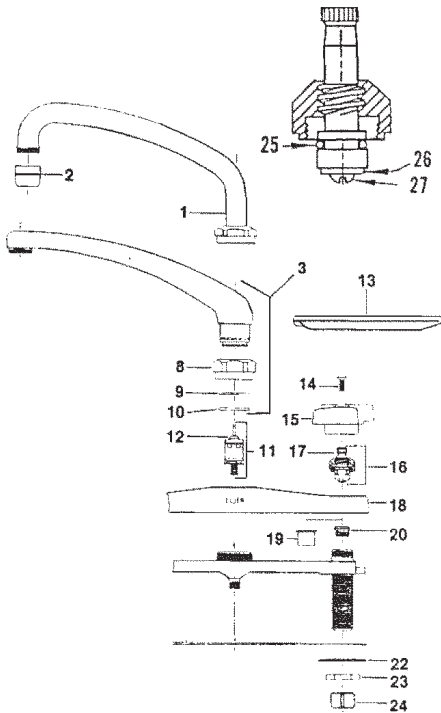

**TOTAL
MAINTENANCE
SOLUTIONS**

HOUSTON
800/392-5066

ORLANDO
800/327-3022

GREENVILLE
800/476-2212

LOOK FOR US ON THE WEB AT: www.TMSSouth.com

FAUCET REPAIR

ELJER ULTIMA SINK FAUCET

ITEM	PART #	DESCRIPTION
1	06896647	Spout assembly w/ aerator
2	40110130	Aerator
7	45732010	Diverter
8	40950043	O-Ring
9	40130714	Lock ring
10	40130713	Nut
11	40130712	Washer
13	06894287	Soap dish
15	40130632	Hot handle assy.
	06890618	Cold handle assy.
	40130544	Translucent handle - hot
	40130545	Translucent handle - cold
16	06890630	Handle only - hot
	06890640	Handle only - cold
17	06890150	Handle screw
18	40130700	Adapter
19	40130634	Retainer
20	40130015	Stem & bonnet - R.H.
22		Locknut
24	40130535	Seat
26	40800529	Washer
27	40800598	Locknut
28	40800454	Coupling nut
29	40130629	Packing nut
30	06890110	Stem packing
31	40130630	Gasket
32	40130536	Gasket
33	40110119	Washer
34	50100020	Screw

ELJER REGATA SINK FAUCET

ITEM	PART #	DESCRIPTION
1	06897449	Spout assembly w/ aerator
4	40130701	Tubular spout w/ aerator
5	40110130	Aerator
10	06896804	Spout nut
11	40130706	Snap ring
12	40950025	O-Ring
13	40130603	Upper diverter
14	40130604	Lower diverter
15	40130551	Stem & bonnet - R.H.
21	06890610	Handle insert
22	06890650	Handle assembly (hot or cold)
27	06896937	Locknut
29	40130538	Seat
33	40800529	Washer
34	21940315	Locknut
35	40800454	Coupling nut
36	40950049	Bonnet o-ring
37	40950034	Stem o-ring
38	40110118	Seat washer
39	50100011	Screw