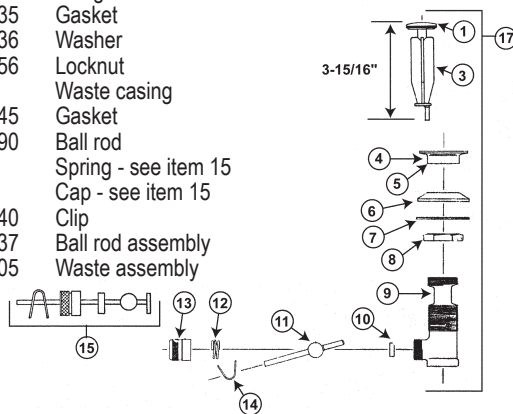

ELJER ULTIMA & DECORA LAVATORY WASTE

ITEM	PART #	DESCRIPTION
1	40950064	Stopper o-ring
3	06890600	Stopper
4		Flange nut
6	06896835	Gasket
7	06896836	Washer
8	06896856	Locknut
9		Waste casing
10	40160145	Gasket
11	21940190	Ball rod
12	NLA	Spring - see item 15
13	NLA	Cap - see item 15
14	40130240	Clip
15	40130637	Ball rod assembly
17	06898905	Waste assembly