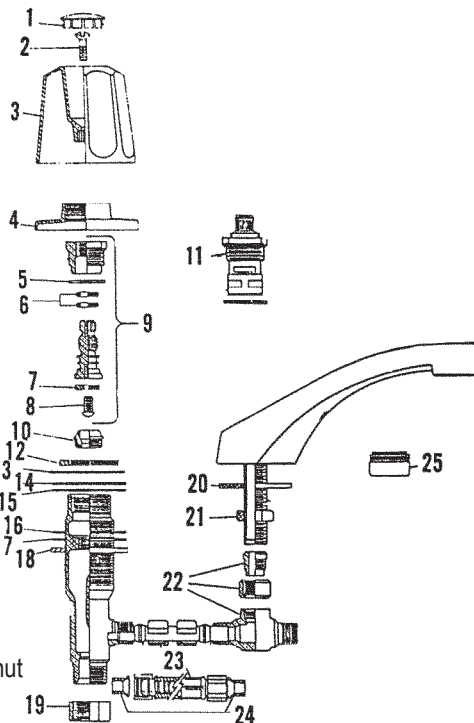

ITEM	PART#	DESCRIPTION
1	40130120	Hot index
	40130121	Cold index
2	40130155	Screw
3	40130167	Hot handle assy.
	40130166	Cold handle assy.
4	40130642	Escutcheon
5	07290110	Nipple
6	40130580	Packing nut
7	40130170	Packing
8	40110163	Washer
9	50100010	Screw
10	43291042	Stem assembly
11	42000474	Seat
12		Brass locknut
13		Brass follower
14		Washer
15		Locknut
16	40800454	Coupling nut
17		Washer
18		Washer
19	40800529	Washer
20	51000048	Locknut
21	07290487	Washer
22	40130641	Cone washer
23	07290472	Tube
24		Friction washer
25		Washer
26		Retainer
27		Jam nut
28	40110144	Aerator

GERBER CHROME PLATED METAL HANDLES

ITEM	PART #	DESCRIPTION
1	40130616	Hot handle - old style bath & shower
	40130617	Cold handle
2	40130618	Hot handle - old style lavatory
	40130619	Cold handle
3	40130643	Hot handle - old style sink & shower stall
	40130644	Cold handle
4	07290580	Hot handle - laundry tray faucets
	07290582	Cold handle
5	40130168	Wrist handle
	40130153	Wrist handle
6	40130120	Hot index
	40130121	Cold index
7	40130155	Screw
	40130620	O/S diverter handle

GERBER WIDESPREAD LAVATORY FITTING (SINCE 11/78)

ITEM	PART #	DESCRIPTION
1	40130120	Hot index
	40130121	Cold index
2	40130155	Screw
3	40130167	Hot handle assy.
	40130166	Cold handle assy.
4	07290572	Escutcheon
5	40130605	Washer
6	40950022	O-Ring
7	40110163	Washer
8	50100010	Screw
9	40130026	Stem assembly
10	40130123	Seat
11	40130027	Washerless stem
	07290330	Seal for washerless stem
12	07290489	Locknut
13		Gasket
14		Washer
15		Washer
16		Washer
17		Washer
18		Locknut
19	40800454	Coupling nut
20		Washer
21		Nut
22		Tee w/ nosepiece & nut
23	07290492	Flexible connector
24	07290493	Plastic nosepiece
25	40110144	Aerator