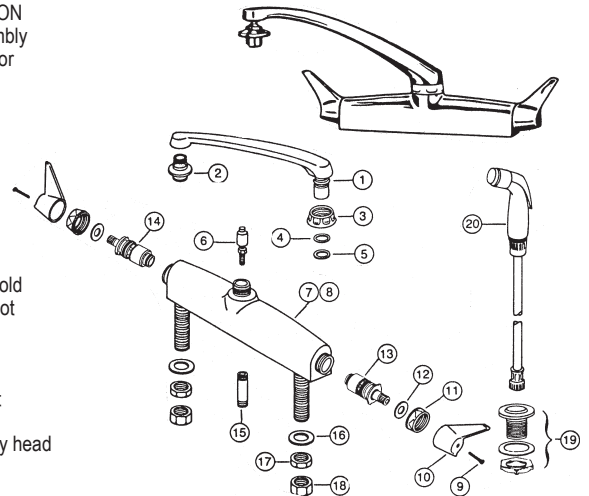

ELKAY TWO HANDLE KITCHEN FAUCET – LK2200 & 2201

ITEM	PART #	DESCRIPTION
1	40130656	Spout assembly
2	40130572	Swivel aerator
3	40130650	Spout nut
4	40130573	Lock ring
5	28260150	O-ring
6	45732020	Diverter
7/8		Body
9	40130654	Screw
10	40130575	Handle
11	40130657	Cap nut
12	40130576	Washer
13	43261001	Cartridge - cold
14	43261002	Cartridge - hot
15		Nipple
16	40800529	Washer
17	40800598	Locknut
18	40800454	Coupling nut
19	40130680	Hose guide
20	40110165	Hose & spray head