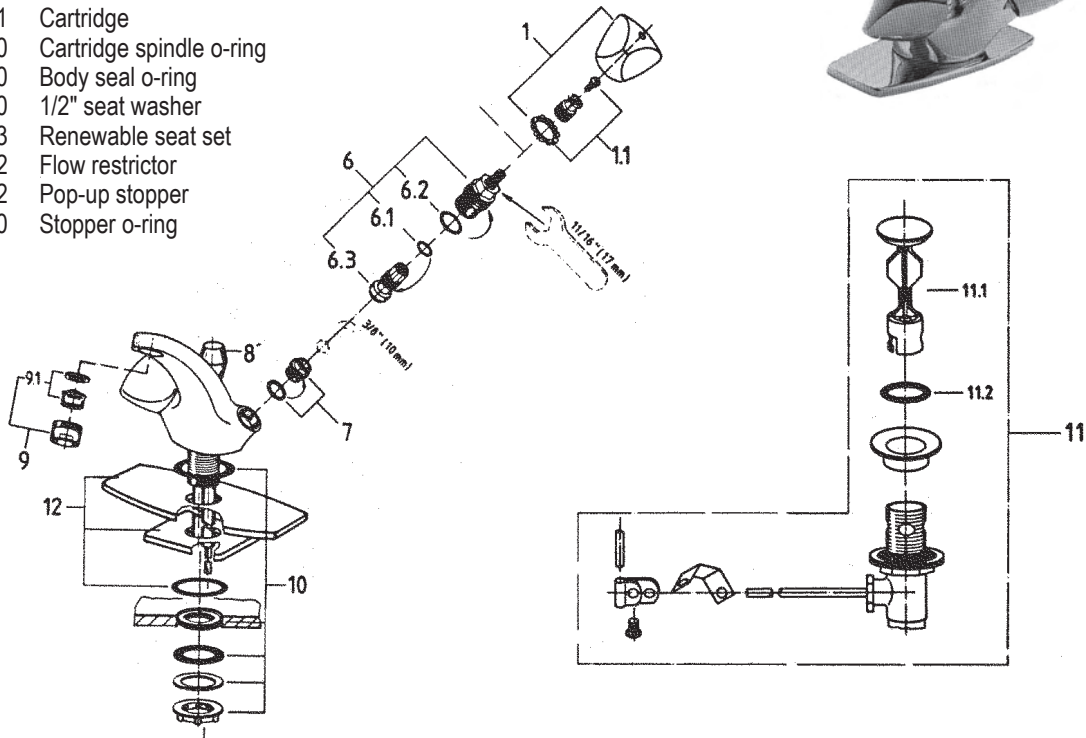

**TOTAL
MAINTENANCE
SOLUTIONS**

HOUSTON
800/392-5066

ORLANDO
800/327-3022

GREENVILLE
800/476-2212

LOOK FOR US ON THE WEB AT: www.TMSSouth.com

FAUCET REPAIR

GROHE TWO HANDLE LAVATORY FAUCET MODEL 21.175

ITEM	PART #	DESCRIPTION
1	40130668	TDL handle
6	40130621	Cartridge
6.1	40130720	Cartridge spindle o-ring
6.2	31270050	Body seal o-ring
6.3	40130660	1/2" seat washer
7	40130663	Renewable seat set
9	31270212	Flow restrictor
11.1	40130662	Pop-up stopper
11.2	31270080	Stopper o-ring