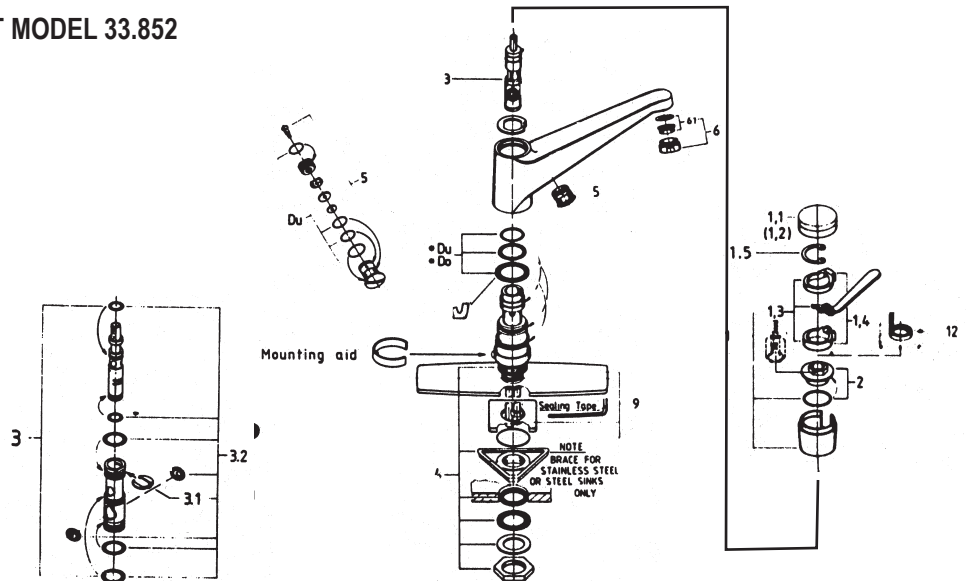

GROHE SINGLE LEVER SINK FAUCET MODEL 33.852

ITEM	PART #	DESCRIPTION
1	31270406	Handle assembly
1.1	31270130	Cap - acrylic
1.2	31270170	Cap - metal
1.5	31270060	Clip
2	40130664	Cartridge retainer nut
3	40130661	Cartridge
3.1	31270010	Clip
3.2	31270450	Cartridge washer set
5	31270104	Diverter
6	31270216	Flow restrictor
DU	31270440	Complete washer set - diverter type
DO	31270442	Complete washer set - no diverter