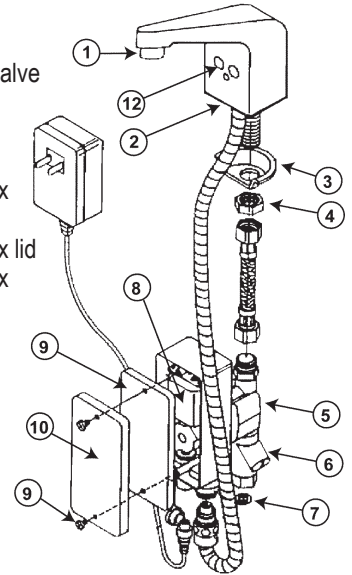

HYDROTEK H-2000 NON-MIXING BATTERY OPERATED

ITEM	PART #	DESCRIPTION
1	*	Flow control aerator
2	*	Gasket
3	*	Washer
4	*	Nut
5	40110159	Solenoid valve
6	31751002	Filter
7	*	Washer
8	31751004	Battery
9	31751006	Battery box seal
10	31751008	Battery box lid
11	*	Battery box screws
12	31751010	Sensor assembly
*	31751014	Solenoid repair kit