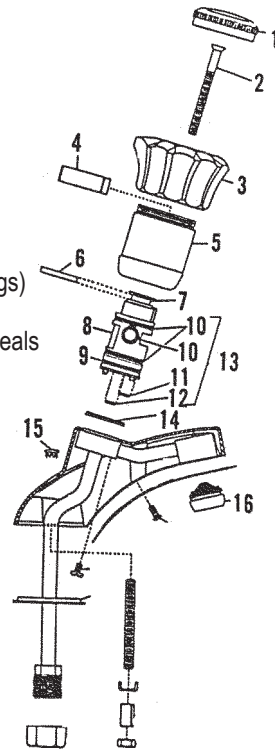

GERBER TWO-HANDLE SINK FAUCET

ITEM	PART #	DESCRIPTION
1	07291090	8" tube spout
2	40950052	Spout o-ring
3	40950029	Spout o-ring
4	40130602	8" cast brass spout
5	40950029	Spout o-ring
6	40950035	Spout o-ring
7	40130603	Upper diverter unit
8	40130604	Lower diverter unit
9	40110130	Aerator
10	40130120	Hot index
	40130121	Cold index
11	40130155	Screw
12	40130030	Hot handle assy.
	40130031	Cold handle assy.
13	40130605	Washer
14	40950022	O-Ring
15	40110163	Washer
16	50100010	Screw
17	40130026	Hot stem assy.
	40130024	Cold stem assy.
18	40130123	Seat
19	40130027	Hot washerless stem
	40130029	Cold washerless stem
	07290330	Seal for washerless stem
20	07290680	Putty plate
21	40800529	Washer
22	51000048	Locknut
23	40800454	Coupling nut

HOUSTON
800/392-5066

ORLANDO
800/327-3022

GREENVILLE
800/476-2212

LOOK FOR US ON THE WEB AT: www.TMSSouth.com

FAUCET REPAIR

GERBER EASY-MIX SINGLE HANDLE (PRIOR TO 9/82)

ITEM	PART #	DESCRIPTION
1	40130638	Cap
2	40130715	Unit screw
3	40130639	Handle
4	NLA	Inside cam
5	NLA	External body
6	07290220	Stop key
7	07290210	Pivot
8	NLA	Internal body
9	NLA	Wiper seal
10	07290860	Repair kit (4 o-rings)
11-12	07290870	Repair kit
13	40130646	Internal body w/ seals
14	NLA	Shield ring
15		Button
16	40110144	Aerator

GERBER EASY-MIX SINGLE HANDLE (SINCE 9/82)

ITEM	PART #	DESCRIPTION
1	07290222	Snap-in button
2	40130155	Screw
3	07291120	Handle assembly
4	07290694	Bonnet
5	40950068	Bonnet o-ring
6	07290223	Bonnet spacer
7	40950021	Stem o-ring
8	07290700	Cage
9	40130152	Repair kit (includes item 12)
10	07291132	Lever handle assembly
11	07290702	Sleeve escutcheon
12		Grommet (order #40130152)
13	NLA	Body
14		Bottom seal
15	40110130	Aerator