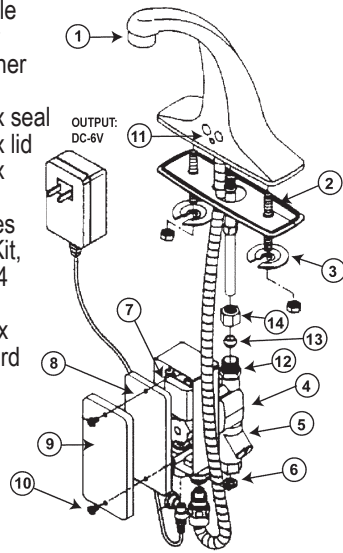

HARCRAFT WIDESPREAD LAVATORY

ITEM	PART #	DESCRIPTION
1	40140209	Hot index button
	40140210	Cold index button
2	50100010	Handle screw
3	40140133	Handle only
4	29360130	Escutcheon
5	40140227	Stem assy. - hot or cold
6	40950022	Upper stem o-ring
7	40950047	Lower stem o-ring
8	40110118	Seat washer
9	50100010	Bibb screw
10	42000480	Renewable seat
11	40110130	Aerator

HARCRAFT TWO HANDLE KITCHEN

ITEM	PART #	DESCRIPTION	ITEM	PART #	DESCRIPTION
1	40140218	Hot index button	13	40140255	Spray diverter
	40140219	Cold index button	14	40110130	Aerator
2	50100010	Handle screw	15	40130659	Spout
3	40140220	Handle only	16	40800529	Rosette
4	40130679	Stem assy. - hot or cold	17	51000048	Locknut
5	40950047	Stem o-ring			
6	40110118	Seat washer			
7	50100010	Bibb screw			
8	29360250	Stem locknut			
9	40130670	Bonnet gasket			
10	42000480	Renewable seat			
11	40140225	Snap ring for spout			
12	40950036	Spout o-ring			

ITEM	PART #	DESCRIPTION
1	*	Flow control aerator
2	*	Gasket
3	*	Slotted washer
4	40110159	Solenoid valve
	31751014	Solenoid valve repair kit
		Complete control box w/ solenoid valve, in-line filter, PCB module, battery holder
5	31751002	PCB Module
6	*	In line filter
7	31751004	Nylon washer
8	31751006	Battery
9	31751008	Battery box seal
10	*	Battery box lid
		Battery box screws
11	31751010	Sensor eyes
12	31751012	Mounting Kit, items 12-14
	HCB003A	Control Box
	HCB012	Circuit Board w/ battery holder