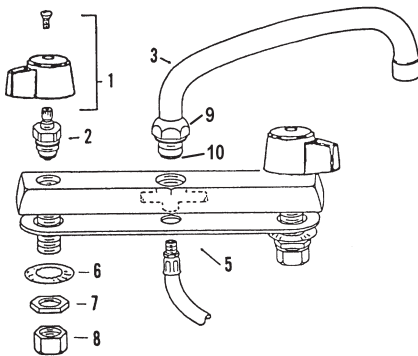

**TOTAL
MAINTENANCE
SOLUTIONS**

HOUSTON
800/392-5066

ORLANDO
800/327-3022

GREENVILLE
800/476-2212

LOOK FOR US ON THE WEB AT: www.TMSSouth.com

FAUCET REPAIR

INDIANA BRASS TWO HANDLE SINK FAUCET

ITEM	PART #	DESCRIPTION
1	40140481	Large lever handle - hot
	40140480	Large lever handle - cold
2	40171041	Stem & bonnet - hot
	40171040	Stem & bonnet - cold
	40950041	Bonnet o-ring
	40950022	Stem o-ring
	40110119	Stem washer
	50100011	Bibb screw
	40140103	Renewable seat
3	08380280	Spout assembly
4	40110130	Aerator
5	45732006	Spray diverter
6	40800529	Rosette
7	40800598	Locknut
8	40800454	Coupling nut
9	40140338	Snap ring
10	40950025	O-ring

INDIANA BRASS WALL MOUNT SINK FAUCET

ITEM	PART #	DESCRIPTION
1	40140481	Large lever handle - hot
	40140480	Large lever handle - cold
2		Escutcheon
3	40171041	Stem & bonnet - hot
	40171040	Stem & bonnet - cold
	40950022	Stem o-ring
	40950041	Bonnet o-ring
	40110119	Stem washer
	50100011	Bibb screw
	40140103	Renewable seat
4		Soap dish w/set screw
5		Soap dish post
6	08380280	Spout assembly
7		Offset conn. w/ escutch. -PR
8	40110130	Aerator