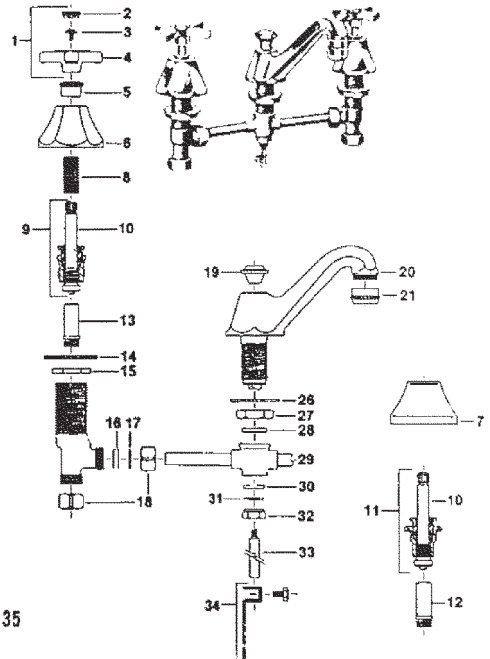

ELJER INSTITUTIONAL COMBINATION LAVATORY

ITEM	PART #	DESCRIPTION	ITEM	PART #	DESCRIPTION
1	40130622	Hot cross handle assembly	34	06896398	Lift rod extension & screw
	40130623	Cold cross handle assembly			
2	40130527	Hot index	35	40130631	Packing nut
	40130528	Cold index	36	06892737	Gasket
3	06890150	Handle screw	37	06890110	Packing
5	06892790	Screw bushing	38	40130630	Gasket
6	NLA	Escutcheon	39	40110119	Washer
7	NLA	Flange	40	50100020	Screw
8		Nipple	41	40130536	Gasket
9	43251061	Stem & bonnet assy. - R.H. used after 1968			
11	43251058	Stem & bonnet assy. R.H. used prior to 1968			
12	40130117	Seat - prior to 1968			
13	40130546	Seat - after 1968			
14	06894298	Washer			
15	06892738	Locknut			
16	40130069	Gasket			
17	40130628	Friction ring			
18	40800454	Coupling nut			
19	40800869	Lift knob & rod assembly			
20		Spout			
21	40110130	Aerator			
26	06891318	Washer			
27	06890330	Locknut			
28	40950029	O-Ring			
29		Tee assembly			
30		Gasket			
31		Washer			
32		Locknut			
33		Part of item 19