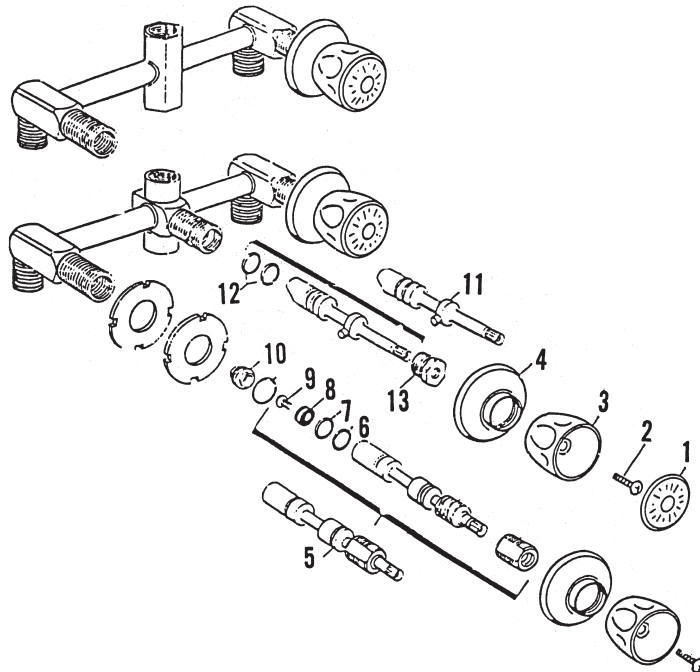

HOUSTON
800/392-5066

ORLANDO
800/327-3022

GREENVILLE
800/476-2212

LOOK FOR US ON THE WEB AT: www.TMSSouth.com

FAUCET REPAIR

HARCRAFT SERIES 20-100 TUB & SHOWER VALVE

ITEM	PART #	DESCRIPTION
1	40140209	Hot index
	40140210	Cold index
	40140211	Arrow index
2	50100010	Handle screw
3	40140133	Handle only
4	40140212	Escutcheon
5	40140213	Stem assy. - hot & cold
6	40950022	Upper stem o-ring
7	40950047	Lower stem o-ring
8	40110118	Seat washer
9	50100010	Bibb screw
10	42000480	Seat
11	43361020	Diverter stem assy.
12	40950047	Diverter stem o-ring
13	29360260	Diverter stem bonnet
14	40140216	Escutcheon for integral stop
15	40140217	Escutcheon sleeve for integral stop

HARCRAFT SERIES 20-705 TUB & SHOWER VALVE

ITEM	PART #	DESCRIPTION
1	40140218	Hot index
	40140219	Cold index
2	50100010	Handle screw
3	40140220	Handle only
4	40140221	Escutcheon
5	40140222	Stem assembly
6	40950022	Upper stem o-ring
7	40950047	Lower stem o-ring
8	40110118	Stem washer
9	50100010	Bibb screw
10	40140112	Renewable seat
11	43361019	Diverter stem
12	40950047	Diverter stem o-ring
13	29360260	Diverter stem bonnet