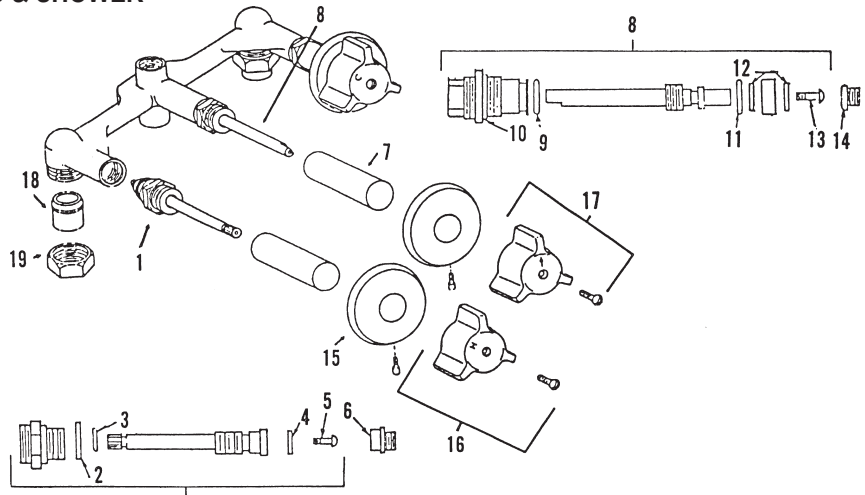

INDIANA BRASS TWO & THREE VALVE TUB & SHOWER

ITEM	PART #	DESCRIPTION
1	40170028	Stem & bonnet - hot or cold
	40140347	Stem & bonnet - cold (lever hdl.)
2	40130671	Bonnet gasket
3	40950022	Stem o-ring
4	40110119	Stem washer
5	50100011	Bibb screw
6	40130672	Renewable seat
7	06890198	Escutcheon sleeve
8	40140348	Diverter stem assy.
9	40950034	Div. stem o-ring
10	40950037	Div. bonnet (top) o-ring
11	40950028	Div. bonnet (bottom) o-ring
12	08380650	Nylon disc
13	40140339	Div. stem washer screw
14	40140103	Renewable seat
15	40140130	Escutcheon
16	40140140	Handle assy. - hot
	40140139	Handle assy. - cold
17	40140185	Handle assy. - diverter
18		Tailpiece
19		Coupling nut