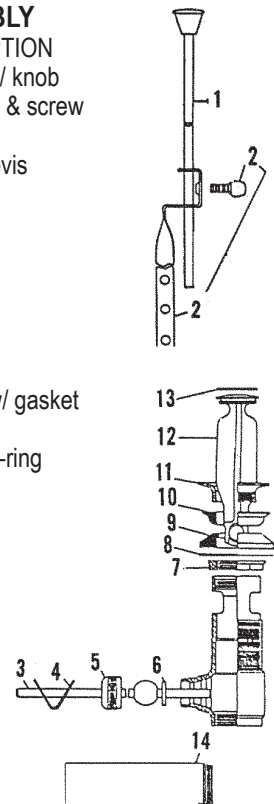

**TOTAL
MAINTENANCE
SOLUTIONS**

HOUSTON
800/392-5066

ORLANDO
800/327-3022

GREENVILLE
800/476-2212

LOOK FOR US ON THE WEB AT: www.TMSSouth.com

FAUCET REPAIR

TRIM FOR GERBER TUB & SHOWER VALVES

ITEM	PART #	DESCRIPTION
1	40130120	Hot index
	40130121	Cold index
	40130577	Arrow index
2	40130155	Handle screw
3	40130589	Hot metal handle assy.
	40130590	Cold metal handle assy.
	40130591	Arrow metal handle assembly
4	40130595	Hot Crystalite handle assy.
	40130596	Cold Crystalite handle assy.
	40130597	Diverter handle assy.
5	40130598	Hot Crystalite handle assy.
	40130599	Cold Crystalite handle assy.
	40130600	Arrow Crystalite handle assembly
6	40130167	Hot metal handle assy.
	40130166	Cold metal handle assy.
	40130165	Arrow metal handle assy.
7	40130592	Threaded escutcheon
8	40130594	Nipple for diverter
9	40130593	Nipple for h/c
10	40130130	Escutcheon assembly
11	40130129	Sleeve
12	07290489	Locknut
13	07290488	Sleeve
14		Threaded nipple
15	07290232	Escutcheon

GERBER EASY-MIX SINGLE HANDLE (SINCE 9/82)

ITEM	PART #	DESCRIPTION
1	07290222	Snap-in button
2	40130155	Screw
3	07291120	Handle assembly
4	07290694	Bonnet
5	40950068	Bonnet o-ring
6	07290223	Bonnet spacer
7	40950021	Stem o-ring
8	07290700	Cage
9	40130152	Repair kit (includes item 12)
10	07291132	Lever handle assembly
11	07290702	Sleeve escutcheon
12		Grommet (order #40130152)
13	NLA	Body
14		Bottom seal
15	40110130	Aerator

GERBER POP-UP ASSEMBLY

ITEM	PART #	DESCRIPTION
1	40992123	Pull rod w/ knob
2	40130648	Extension & screw
3	40130607	Ball rod
4	40130608	Spring clevis
5	40130609	Nut
6	40130610	Washer
7		Locknut
8	40130611	Washer
9	40130612	Washer
10	07290450	Gasket
11	07290360	Flange
12-13	40130613	Stopper w/ gasket
14	50552293	Tailpiece
15	40950055	Stopper o-ring