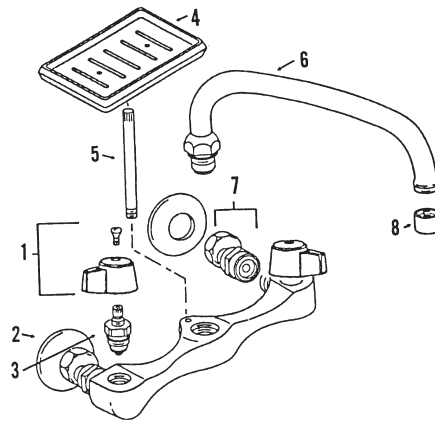

**TOTAL
MAINTENANCE
SOLUTIONS**

HOUSTON
800/392-5066

ORLANDO
800/327-3022

GREENVILLE
800/476-2212

LOOK FOR US ON THE WEB AT: www.TMSSouth.com

FAUCET REPAIR

INDIANA BRASS TWO HANDLE SINK FAUCET

ITEM	PART #	DESCRIPTION
1	40140481	Large lever handle - hot
	40140480	Large lever handle - cold
2	40171041	Stem & bonnet - hot
	40171040	Stem & bonnet - cold
	40950041	Bonnet o-ring
	40950022	Stem o-ring
	40110119	Stem washer
	50100011	Bibb screw
	40140103	Renewable seat
3	08380280	Spout assembly
4	40110130	Aerator
5	45732006	Spray diverter
6	40800529	Rosette
7	40800598	Locknut
8	40800454	Coupling nut
9	40140338	Snap ring
10	40950025	O-ring

INDIANA BRASS WALL MOUNT SINK FAUCET

ITEM	PART #	DESCRIPTION
1	40140481	Large lever handle - hot
	40140480	Large lever handle - cold
2		Escutcheon
3	40171041	Stem & bonnet - hot
	40171040	Stem & bonnet - cold
	40950022	Stem o-ring
	40950041	Bonnet o-ring
	40110119	Stem washer
	50100011	Bibb screw
	40140103	Renewable seat
4		Soap dish w/set screw
5		Soap dish post
6	08380280	Spout assembly
7		Offset conn. w/ escutch. -PR
8	40110130	Aerator

INDIANA BRASS HANDLE CONCEALED SINK FAUCET

ITEM	PART #	DESCRIPTION
1	40140337	Spout assembly
2	40110130	Aerator
3	40140480	Large lever handle - cold
	40140481	Large lever handle - hot
4	40171040	Stem & bonnet - cold
	40171041	Stem & bonnet - hot
	40950022	Stem o-ring
5	40950041	Bonnet o-ring
6	40110119	Stem washer
7	50100011	Bibb screw
8	40140103	Renewable seat
9	08380310	Handle escutcheon
10	45732006	Spray diverter
11	08380300	Spout escutcheon
12	40800454	Coupling nut
13	40140338	Spout snap ring
14	40950025	Spout O-ring