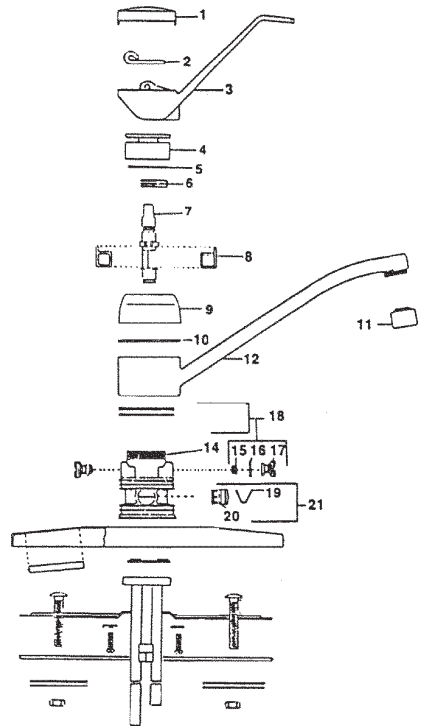

GERBER EASY-MIX SINK FAUCET (SINCE 11/81)

ITEM	PART #	DESCRIPTION
1-3	07291130	Handle assembly
4	07290694	Bonnet
5	40950068	Bonnet o-ring *
6	40950021	Stem o-ring *
7	*	Stem
8	07290700	Cage
9	07290702	Sleeve escutcheon
10		Friction washer
11	40110130	Aerator
12	07291085	Spout assembly
14		Body
15-17	*	Order 40130601
18	*	Order 40130601
21	07290890	Diverter assembly
*	40130601	Repair kit - items 5-8 & 18