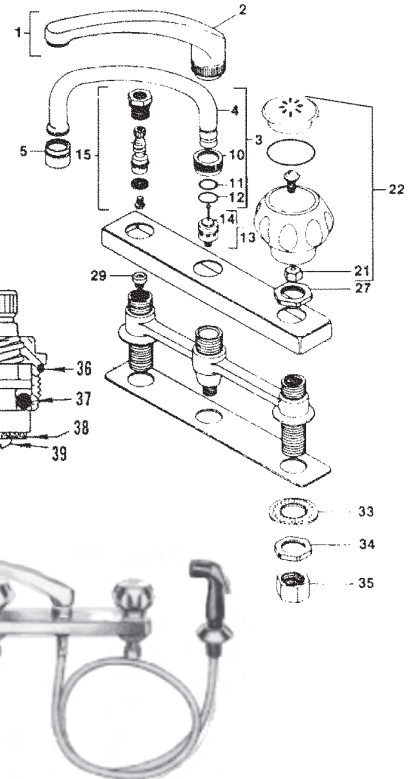

**TOTAL
MAINTENANCE
SOLUTIONS**

HOUSTON
800/392-5066

ORLANDO
800/327-3022

GREENVILLE
800/476-2212

LOOK FOR US ON THE WEB AT: www.TMSSouth.com

FAUCET REPAIR

ELJER ULTIMA SINK FAUCET

ITEM	PART #	DESCRIPTION
1	06896647	Spout assembly w/ aerator
2	40110130	Aerator
7	45732010	Diverter
8	40950043	O-Ring
9	40130714	Lock ring
10	40130713	Nut
11	40130712	Washer
13	06894287	Soap dish
15	40130632	Hot handle assy.
	06890618	Cold handle assy.
	40130544	Translucent handle - hot
	40130545	Translucent handle - cold
16	06890630	Handle only - hot
	06890640	Handle only - cold
17	06890150	Handle screw
18	40130700	Adapter
19	40130634	Retainer
20	40130015	Stem & bonnet - R.H.
22		Locknut
24	40130535	Seat
26	40800529	Washer
27	40800598	Locknut
28	40800454	Coupling nut
29	40130629	Packing nut
30	06890110	Stem packing
31	40130630	Gasket
32	40130536	Gasket
33	40110119	Washer
34	50100020	Screw

ELJER REGATA SINK FAUCET

ITEM	PART #	DESCRIPTION
1	06897449	Spout assembly w/ aerator
4	40130701	Tubular spout w/ aerator
5	40110130	Aerator
10	06896804	Spout nut
11	40130706	Snap ring
12	40950025	O-Ring
13	40130603	Upper diverter
14	40130604	Lower diverter
15	40130551	Stem & bonnet - R.H.
21	06890610	Handle insert
22	06890650	Handle assembly (hot or cold)
27	06896937	Locknut
29	40130538	Seat
33	40800529	Washer
34	21940315	Locknut
35	40800454	Coupling nut
36	40950049	Bonnet o-ring
37	40950034	Stem o-ring
38	40110118	Seat washer
39	50100011	Screw