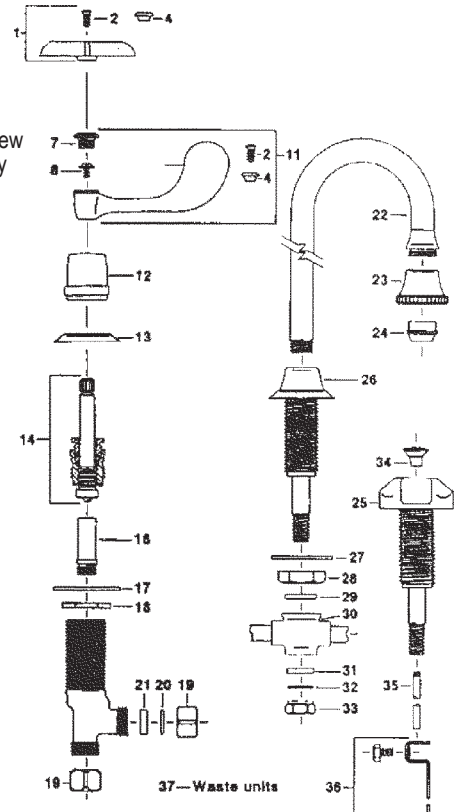

FAUCET REPAIR

ELJER INSTITUTIONAL COMBINATION LAVATORY

ITEM	PART #	DESCRIPTION	ITEM	PART #	DESCRIPTION
1	40130622	Hot cross arm handle assy.	33		Locknut
	40130623	Cold cross arm handle assy.	34	06890740	Lift knob
2	40130624	Handle screw	35	40800869	Lift rod & knob assy.
3	40160221	Blue index	36	06896398	Lift rod extension & screw
	40160222	Red index	37	06898905	Pop-up waste assembly
7	NLA	Index cap	38	40130629	Packing nut
8	06890150	Washer head screw	39	06890110	Packing
11	40130625	Hot wrist handle assembly	40	40130630	Gasket
	40130626	Cold wrist handle assembly	41	40130536	Gasket
12	NLA	Escutcheon	42	40110119	Washer
13	40130627	CP flange	43	50100020	Screw
14	40171034	Stem & bonnet assy. - L.H.			
	40171035	Stem & bonnet assy. R.H.			
16	40130546	Seat			
17	06894298	Washer			
18	06890130	Locknut			
19	40800454	Coupling nut			
20	40130628	Friction ring			
21	40130069	Gasket			
22	06896662	Spout assy. - used with pop-up			
	06896663	Spout assy. - no pop-up			
23	06896454	Spray head assy.			
24	40110130	Aerator			
25		Body - for pop-up (order item 22)			
26		Order 06896663			
27	06891318	Washer			
28	06890330	Locknut			
29	40950029	O-Ring			
30		Tee assembly			
31		Gasket			
32		Washer