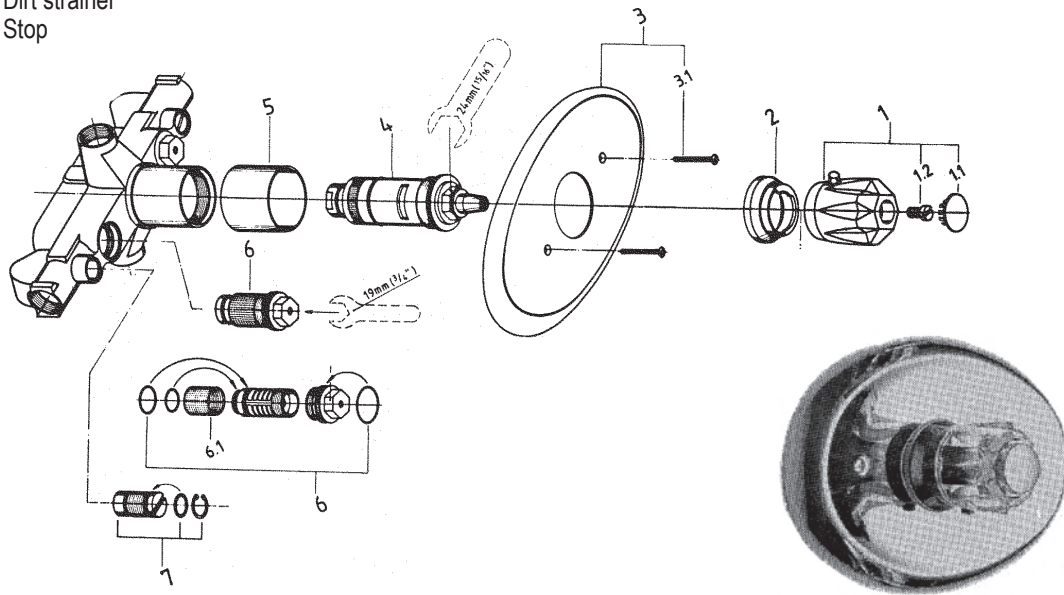

GROHE SINGLE LEVER BATH & SHOWER FAUCET MODEL 34.474

ITEM	PART #	DESCRIPTION
1	31270140	Temperature control handle
3	31270150	Escutcheon
4	40130667	Cartridge
6.1	31270030	Dirt strainer
7	31270500	Stop