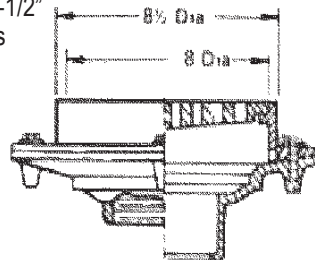

32030 Series

31220, 3120, 32220 & 32320 Series

31100 Series

31120, 32120 & 32130 Series

31600 Series

31700 & 31710 Series

MISCELLANEOUS BUCKETS & GRATES

PART #	DESCRIPTION
47762112	Smith Grate 2110 series 8"
47762220	Smith Grate 2220 series 6-1/2"
47762221	Smith Bucket 2220 series
47941310	Wade Grate W-1310TD
47941311	Wade Bucket W-1310TD
47990550	Zurn Grate Z-550 series 8-1/2"
47990551	Zurn Bucket Z-550Y series

2110 Series

W-1310 TD

2220 Series

Z-550 Series

**TOTAL
MAINTENANCE
SOLUTIONS**

HOUSTON
800/392-5066

ORLANDO
800/327-3022

GREENVILLE
800/476-2212