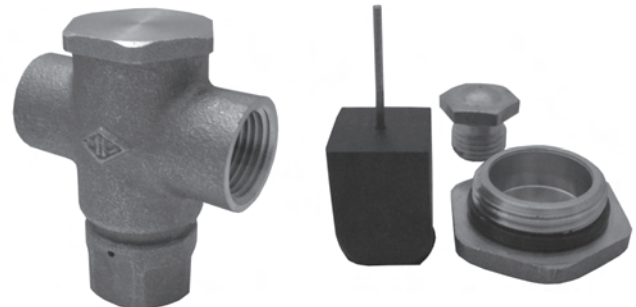

1959-1984

1984-1999

1999-Present

JOSAM REPAIR KIT

PART # 40801203
Complete Unit # 40801206

Complete Unit

WATTS/JR SMITH REPAIR KIT

PART # 40801204
Complete Unit # 40801207

Complete Unit

HOUSTON
800/392-5066

ORLANDO
800/327-3022

GREENVILLE
800/476-2212

LOOK FOR US ON THE WEB AT: www.TMSSouth.com

GRATES AND DRAINS

JOSAM IRON GRATES & BUCKETS

PART #	DESCRIPTION
47472080	Grate 32020 (34220) series, 6-1/4"
47472075	Grate 31100 series, 8-1/8"
47472076	Grate 31200 series, 11-3/4"
47473918	Grate 31120, 32120 & 32130 series, 8-1/8"
47473921	Bucket 31120, 31120, 32130 series
47472030	Grate 31220, 31230, 32220, 32320 series 11-3/4"
47473000	Bucket 31220, 31230, 32220 series
47472090	Bucket 32320 series
47472070	Tractor Top Grate 31600 series 7-1/4"
47472060	Tractor Top Grate 31700 & 31710 series 10"