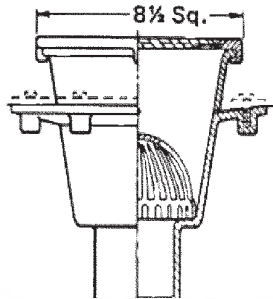

GRATES AND DRAINS

FLOOR SINK GRATES & STRAINERS

PART #	DESCRIPTION
40801060	Jones Stephens Dome Strainer for PVC floor sinks
47474900	Josam Grate 49000 series
47474901	Josam Dome Strainer 49000 series
47763100	Smith Grate 3100 series
47763101	Smith Dome Strainer 3100 series (small)
47763105	Smith Dome Strainer 3100 series (large)
47949140	Wade Grate 9140 series
47949141	Wade Dome Strainer 9140 series
47991800	Zurn Grate ZN-1800 series
47991802	Zurn Dome Strainer ZN-1800 series, aluminum
40800360	Zurn Dome Strainer, 6-5/8" aluminum
47991810	Zurn Grate ZN-1810 series
40800358	Zurn Dome Strainer ZN-1810 series, 6" poly
40800359	Zurn Dom Strainer, 6-5/8" poly

40801060

JOSAM 49000

SMITH 3100

47763105

47763101

WADE 9140

ZURN 1810

6" Aluminum
47949141

47991818, 40800360

40800358, 40800359

ZURN 1800

MORE FLOOR STRAINERS ON PAGE 2-9

**TOTAL
MAINTENANCE
SOLUTIONS**

HOUSTON
800/392-5066

ORLANDO
800/327-3022

GREENVILLE
800/476-2212

LOOK FOR US ON THE WEB AT: www.TMSSouth.com