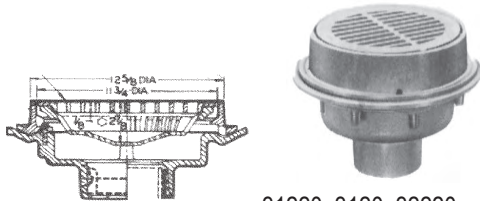

31220, 3120, 32220 & 32320 Series