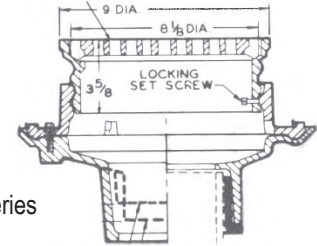

GRATES AND DRAINS

JOSAM IRON GRATES & BUCKETS

PART #	DESCRIPTION
47472080	Grate 32020 (34220) series, 6-1/4"
47472075	Grate 31100 series, 8-1/8"
47472076	Grate 31200 series, 11-3/4"
47473918	Grate 31120, 32120 & 32130 series, 8-1/8"
47473921	Bucket 31120, 31120, 32130 series
47472030	Grate 31220, 31230, 32220, 32320 series 11-3/4"
47473000	Bucket 31220, 31230, 32220 series
47472090	Bucket 32320 series
47472070	Tractor Top Grate 31600 series 7-1/4"
47472060	Tractor Top Grate 31700 & 31710 series 10"

MISCELLANEOUS BUCKETS & GRATES

PART #	DESCRIPTION
47762112	Smith Grate 2110 series 8"
47762220	Smith Grate 2220 series 6-1/2"
47762221	Smith Bucket 2220 series
47941310	Wade Grate W-1310TD
47941311	Wade Bucket W-1310TD
47990550	Zurn Grate Z-550 series 8-1/2"
47990551	Zurn Bucket Z-550Y series

**TOTAL
MAINTENANCE
SOLUTIONS**

HOUSTON
800/392-5066

ORLANDO
800/327-3022

GREENVILLE
800/476-2212

LOOK FOR US ON THE WEB AT: www.TMSSouth.com