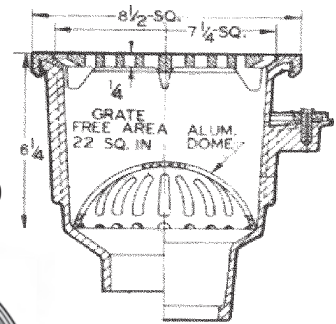

GRATES AND DRAINS

FLOOR SINK GRATES & STRAINERS

PART #	DESCRIPTION
40801060	Jones Stephens Dome Strainer for PVC floor sinks
47474900	Josam Grate 49000 series
47474901	Josam Dome Strainer 49000 series
47763100	Smith Grate 3100 series
47763101	Smith Dome Strainer 3100 series (small)
47763105	Smith Dome Strainer 3100 series (large)
47949140	Wade Grate 9140 series
47949141	Wade Dome Strainer 9140 series
47991800	Zurn Grate ZN-1800 series
47991802	Zurn Dome Strainer ZN-1800 series, aluminum
40800360	Zurn Dome Strainer, 6-5/8" aluminum
47991810	Zurn Grate ZN-1810 series
40800358	Zurn Dome Strainer ZN-1810 series, 6" poly
40800359	Zurn Dom Strainer, 6-5/8" poly

40801060

JOSAM 49000

SMITH 3100

47763105

47763101

WADE 9140

ZURN 1810

6" Aluminum
47949141

47991818, 40800360

40800358, 40800359

ZURN 1800

MORE FLOOR STRAINERS ON PAGE 2-9

**TOTAL
MAINTENANCE
SOLUTIONS**

HOUSTON
800/392-5066

ORLANDO
800/327-3022

GREENVILLE
800/476-2212

LOOK FOR US ON THE WEB AT: www.TMSSouth.com