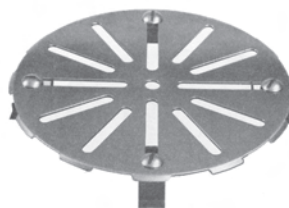

ROUND ACCESS COVERS

PART #	DESCRIPTION
40800203	3" Dia. Stainless Steel
40800204	4" Dia. Stainless Steel
40800205	5" Dia. Stainless Steel
40800206	6" Dia. Stainless Steel
40800208	8" Dia. Stainless Steel
40800212	1/4" x 4" Machine Screw
40800213	1/4" x 6" Machine Screw

SNAP-ON DRAIN GRIDS

PART #	DESCRIPTION
40800109	3" Snap-On drain cover for 2" drain
40800110	4" Snap-On drain cover for 3" drain
40800111	5" Snap-On drain cover for 4" drain

SIoux CHIEF REPLACE-IT™ ADJUSTABLE DRAIN STRAINER

Replaces old, rusted and broken cast iron strainer or bar grates. S/S, corrosion proof. Adjustable screw clips to fit almost any drain. 7-1/4" dia., for 3-1/4" - 6-3/4" drain openings.

PART # 40800274

Install strainer in the drain opening. Slide the clip sets outward until they contact the drain. Tighten bolts.