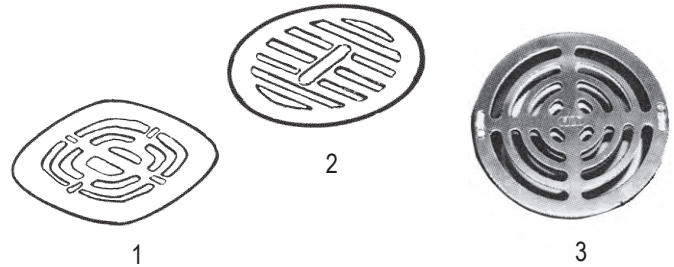

FLOOD-GUARDS

Prevents flooding in basements or low areas with drains. Operates like a check valve.

PART #	SIZE
40800154	For 2" Drains
40800155	For 3" Drains
40800156	For 4" Drains

FLAT STRAINERS

ITEM	PART #	DESCRIPTION
1	40801220	Shower strainer – Cascade 4-5/8"
2	40801221	Shower strainer – Terrazzo floors 4"
3	40801222	Flat strainer – molded stone mop basin
	40801223	Domed strainer – molded stone mop basin

DROP-IN FLOOR DRAIN STRAINER

Fits most deep, white floor drains. Keeps food, mop strings, etc. from clogging drain. 8-1/2" x 8-1/2" x 2-1/2" high.

PART # 47501010

FLANGED FLOOR DRAIN STRAINER

11-3/4" top flange, 8-1/2" basket width and 4" high. Heavy duty plastic.