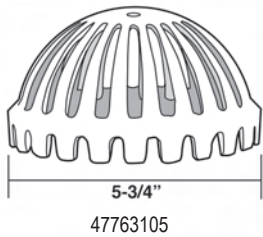

GRATES AND DRAINS

FLOOR SINK GRATES & STRAINERS

PART #	DESCRIPTION
40801060	Jones Stephens Dome Strainer for PVC floor sinks
47474900	Josam Grate 49000 series
47474901	Josam Dome Strainer 49000 series
47763100	Smith Grate 3100 series
47763101	Smith Dome Strainer 3100 series (small)
47763105	Smith Dome Strainer 3100 series (large)
47949140	Wade Grate 9140 series
47949141	Wade Dome Strainer 9140 series
47991800	Zurn Grate ZN-1800 series
47991802	Zurn Dome Strainer ZN-1800 series, aluminum
40800360	Zurn Dome Strainer, 6-5/8" aluminum
47991810	Zurn Grate ZN-1810 series
40800358	Zurn Dome Strainer ZN-1810 series, 6" poly
40800359	Zurn Dom Strainer, 6-5/8" poly

40801060

JOSAM 49000

SMITH 3100

47763105

47763101

WADE 9140

ZURN 1810

6" Aluminum
47949141

47991818, 40800360

40800358, 40800359

ZURN 1800

MORE FLOOR STRAINERS ON PAGE 2-9

**TOTAL
MAINTENANCE
SOLUTIONS**

HOUSTON
800/392-5066

ORLANDO
800/327-3022

GREENVILLE
800/476-2212

LOOK FOR US ON THE WEB AT: www.TMSSouth.com