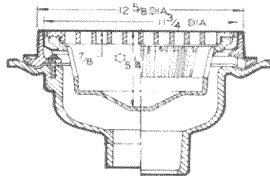

GRATES AND DRAINS

JOSAM IRON GRATES & BUCKETS

PART #	DESCRIPTION
47472080	Grate 32020 (34220) series, 6-1/4"
47472075	Grate 31100 series, 8-1/8"
47472076	Grate 31200 series, 11-3/4"
47473918	Grate 31120, 32120 & 32130 series, 8-1/8"
47473921	Bucket 31120, 31120, 32130 series
47472030	Grate 31220, 31230, 32220, 32320 series 11-3/4"
47473000	Bucket 31220, 31230, 32220 series
47472090	Bucket 32320 series
47472070	Tractor Top Grate 31600 series 7-1/4"
47472060	Tractor Top Grate 31700 & 31710 series 10"

MISCELLANEOUS BUCKETS & GRATES

PART #	DESCRIPTION
47762112	Smith Grate 2110 series 8"
47762220	Smith Grate 2220 series 6-1/2"
47762221	Smith Bucket 2220 series
47941310	Wade Grate W-1310TD
47941311	Wade Bucket W-1310TD
47990550	Zurn Grate Z-550 series 8-1/2"
47990551	Zurn Bucket Z-550Y series

**TOTAL
MAINTENANCE
SOLUTIONS**

HOUSTON
800/392-5066

ORLANDO
800/327-3022

GREENVILLE
800/476-2212

LOOK FOR US ON THE WEB AT: www.TMSSouth.com