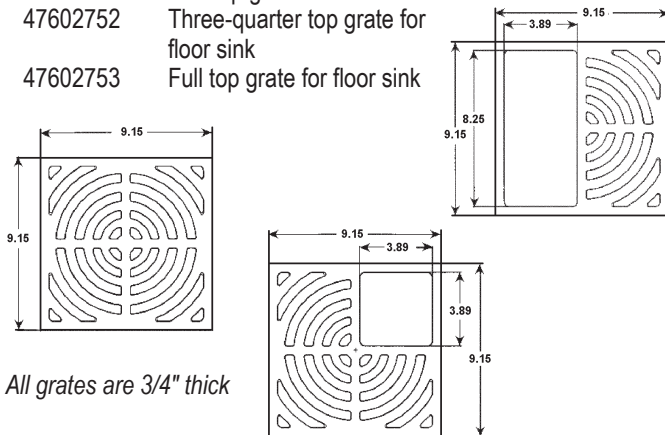

OATEY PVC TOP GRATES FOR FLOOR SINKS

PART #	DESCRIPTION
47602751	Half top grate for floor sink
47602752	Three-quarter top grate for floor sink
47602753	Full top grate for floor sink

All grates are 3/4" thick