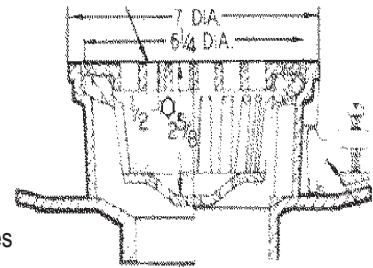

31220, 3120, 32220 & 32320 Series