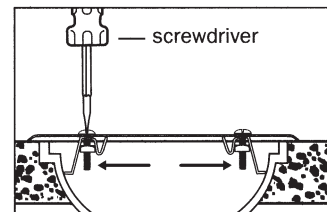

SNAP-ON DRAIN GRIDS

PART #	DESCRIPTION
40800109	3" Snap-On drain cover for 2" drain
40800110	4" Snap-On drain cover for 3" drain
40800111	5" Snap-On drain cover for 4" drain

SIoux CHIEF REPLACE-IT™ ADJUSTABLE DRAIN STRAINER

Replaces old, rusted and broken cast iron strainer or bar grates. S/S, corrosion proof. Adjustable screw clips to fit almost any drain. 7-1/4" dia., for 3-1/4" - 6-3/4" drain openings.

PART # 40800274

Install strainer in the drain opening. Slide the clip sets outward until they contact the drain. Tighten bolts.