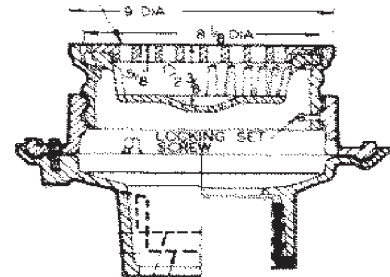

32030 Series

31220, 3120, 32220 & 32320 Series

31100 Series

31120, 32120 & 32130 Series

31600 Series

31700 & 31710 Series

MISCELLANEOUS BUCKETS & GRATES

PART #	DESCRIPTION
47762112	Smith Grate 2110 series 8"
47762220	Smith Grate 2220 series 6-1/2"
47762221	Smith Bucket 2220 series
47941310	Wade Grate W-1310TD
47941311	Wade Bucket W-1310TD
47990550	Zurn Grate Z-550 series 8-1/2"
47990551	Zurn Bucket Z-550Y series

2110 Series

W-1310 TD

2220 Series

Z-550 Series

**TOTAL
MAINTENANCE
SOLUTIONS**

HOUSTON
800/392-5066

ORLANDO
800/327-3022

GREENVILLE
800/476-2212