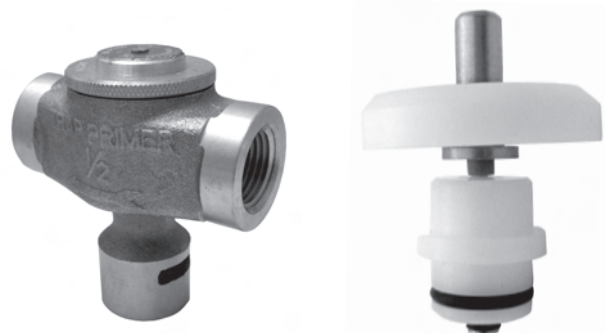

1959-1984

1984-1999

1999-Present

JOSAM REPAIR KIT

PART # 40801203
Complete Unit # 40801206

Complete Unit

WATTS/JR SMITH REPAIR KIT

PART # 40801204
Complete Unit # 40801207