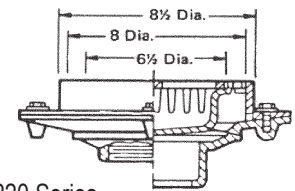

32030 Series

31220, 3120, 32220 & 32320 Series

31100 Series

31120, 32120 & 32130 Series

31600 Series

31700 & 31710 Series

MISCELLANEOUS BUCKETS & GRATES

PART #	DESCRIPTION
47762112	Smith Grate 2110 series 8"
47762220	Smith Grate 2220 series 6-1/2"
47762221	Smith Bucket 2220 series
47941310	Wade Grate W-1310TD
47941311	Wade Bucket W-1310TD
47990550	Zurn Grate Z-550 series 8-1/2"
47990551	Zurn Bucket Z-550Y series

2110 Series

W-1310 TD

2220 Series

Z-550 Series

**TOTAL
MAINTENANCE
SOLUTIONS**

HOUSTON
800/392-5066

ORLANDO
800/327-3022

GREENVILLE
800/476-2212