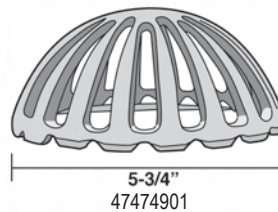

GRATES AND DRAINS

FLOOR SINK GRATES & STRAINERS

PART #	DESCRIPTION
40801060	Jones Stephens Dome Strainer for PVC floor sinks
47474900	Josam Grate 49000 series
47474901	Josam Dome Strainer 49000 series
47763100	Smith Grate 3100 series
47763101	Smith Dome Strainer 3100 series (small)
47763105	Smith Dome Strainer 3100 series (large)
47949140	Wade Grate 9140 series
47949141	Wade Dome Strainer 9140 series
47991800	Zurn Grate ZN-1800 series
47991802	Zurn Dome Strainer ZN-1800 series, aluminum
40800360	Zurn Dome Strainer, 6-5/8" aluminum
47991810	Zurn Grate ZN-1810 series
40800358	Zurn Dome Strainer ZN-1810 series, 6" poly
40800359	Zurn Dom Strainer, 6-5/8" poly

40801060

JOSAM 49000

SMITH 3100

47763105

47763101

WADE 9140

ZURN 1810

6" Aluminum
47949141

47991818, 40800360

40800358, 40800359

ZURN 1800

MORE FLOOR STRAINERS ON PAGE 2-9

**TOTAL
MAINTENANCE
SOLUTIONS**

HOUSTON
800/392-5066

ORLANDO
800/327-3022

GREENVILLE
800/476-2212

LOOK FOR US ON THE WEB AT: www.TMSSouth.com