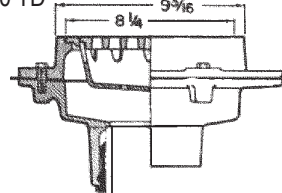

GRATES AND DRAINS

JOSAM IRON GRATES & BUCKETS

PART #	DESCRIPTION
47472080	Grate 32020 (34220) series, 6-1/4"
47472075	Grate 31100 series, 8-1/8"
47472076	Grate 31200 series, 11-3/4"
47473918	Grate 31120, 32120 & 32130 series, 8-1/8"
47473921	Bucket 31120, 31120, 32130 series
47472030	Grate 31220, 31230, 32220, 32320 series 11-3/4"
47473000	Bucket 31220, 31230, 32220 series
47472090	Bucket 32320 series
47472070	Tractor Top Grate 31600 series 7-1/4"
47472060	Tractor Top Grate 31700 & 31710 series 10"

MISCELLANEOUS BUCKETS & GRATES

PART #	DESCRIPTION
47762112	Smith Grate 2110 series 8"
47762220	Smith Grate 2220 series 6-1/2"
47762221	Smith Bucket 2220 series
47941310	Wade Grate W-1310TD
47941311	Wade Bucket W-1310TD
47990550	Zurn Grate Z-550 series 8-1/2"
47990551	Zurn Bucket Z-550Y series

W-1310 TD

**TOTAL
MAINTENANCE
SOLUTIONS**

HOUSTON
800/392-5066

ORLANDO
800/327-3022

GREENVILLE
800/476-2212

LOOK FOR US ON THE WEB AT: www.TMSSouth.com